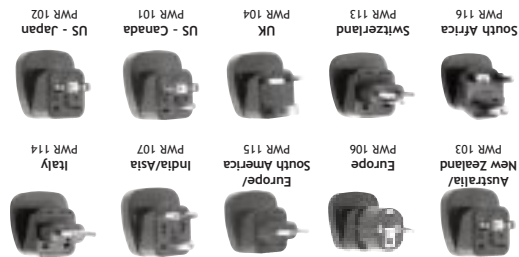

See www.teleadapt.com/telecharger for more details

USB Telecharger™
Ideal for laptop users the Telecharger enables you to charge your mobile phone from the USB port of your laptop.
Available in six models to cover most popular mobile phone types.

WARNING!
Teleadapt PowerPlugs do NOT convert voltage.
Incorrect use may result in damage to equipment - or injury.
Check that your equipment is compatible with the local mains voltage.
To check the suitability of your equipment for local use, please go to www.teleadapt.com/guide for details of the mains voltage in your destination country and in the instructions supplied by the manufacturer of your equipment to confirm the maximum voltage (a range of 100V - 240V would be required). Some appliances may require a transformer for use overseas.
Teleadapt does not accept liability for damage to equipment, or injury, due to incorrect use.

Telephone and power sockets vary from country to country. Our TeleDaptors® provide a direct connection for your modem cable to all foreign phone systems that use modular phone plugs. Our PowerPlugs provide a safe physical connection to foreign power sockets.

Keep this guide with your laptop and you need never be unconnected again. For more information see our website at www.teleadapt.com

TeleAdapt Group UK
Tel: +44 (0)20 8233 3000
Fax: +44 (0)20 8233 3132
info@uk.teleadapt.com

TeleAdapt Group USA
Tel: +1 408 350 1440
Fax: +1 408 350 0160
info@us.teleadapt.com

TeleAdapt Group HK
Tel: +852 2780 9020
Fax: +852 2780 9019
info@hk.teleadapt.com

World Phone Plug and PowerPlug Guide

INSTRUCTIONS FOR THE UK TO US ADAPTER

British plug slots into the TDPT 177