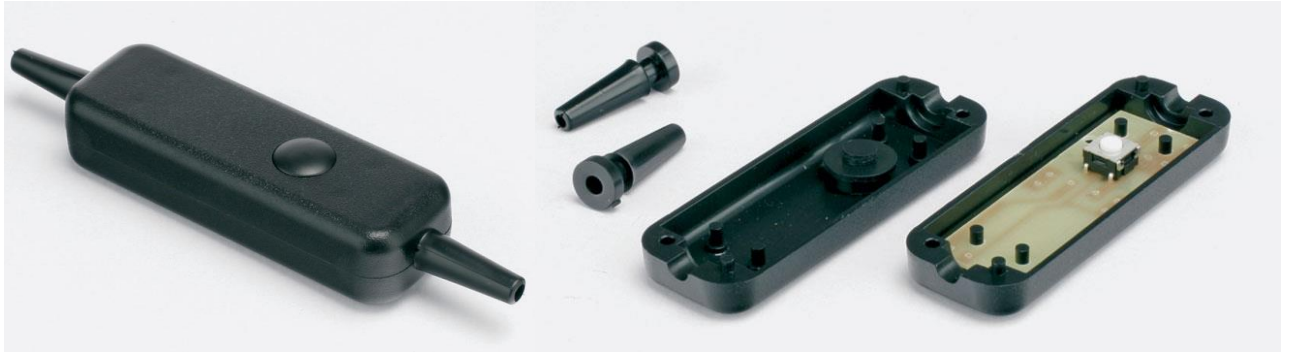

58-205 IN-LINE BOX With momentary switch, black

Small ABS plastic box for convenient insertion of components in cable lines.

Box size: 60 x 13 x 20mm (2.35 x 0.5 x 0.8 inches)

Supplied with strain relief bushes suitable for cable diameter up to 3.5mm (0.15 inches).

Supplied with a high quality momentary switch rated 24V 50mA mounted on a universal PCB that allows simple cut and link facilities for configuration of connections.