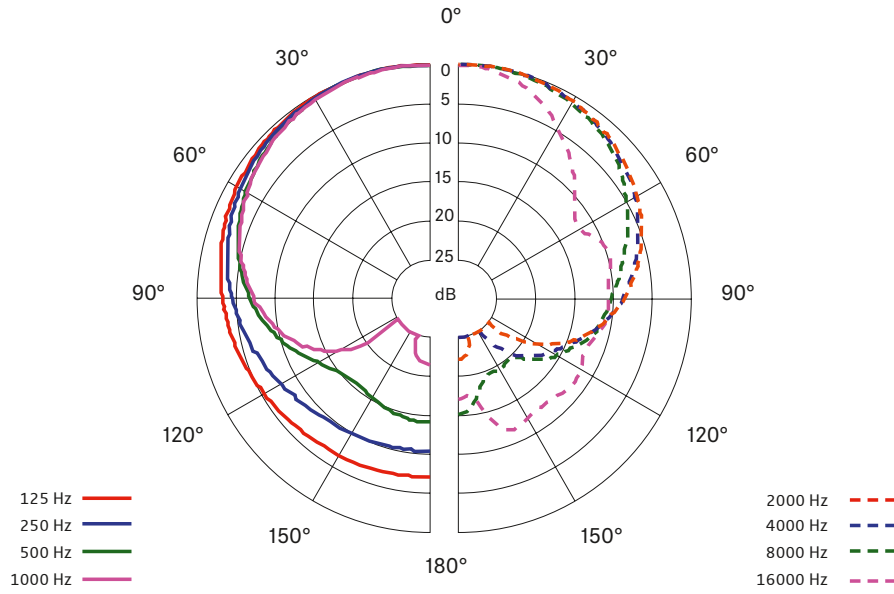

MM 445

Microphone Head

The dynamic microphone capsule MM 445 is impressive thanks to its unparalleled presence and openness for all vocal types. Its sophisticated acoustic tuning and lightweight aluminum-copper voice coil provide increased proximity and sensitivity. With its high-rejection supercardioid pickup pattern, the MM 445 provides focus in every application and systematically protects against feedback – even at extreme volume levels. Thanks to its robust metal design it can withstand extensive wear and tear.

SPECIFICATIONS

| | |
|------------------------------------|------------------------------|
| Transducer principle | dynamic |
| Frequency response | 40 – 20,000 Hz |
| Pick-up pattern | high rejection supercardioid |
| Sensitivity (free field, at 1 kHz) | 1.6 mV/Pa |
| Max SPL at 1 kHz | 163 dB |
| Equivalent noise level | 18 dB(A) |
| Dynamic range | 145 dB(A) |
| Nominal impedance (at 1 kHz) | 245 Ω |
| Min. terminating impedance | 1 kΩ |
| Dimensions | Ø 51 x 67.5 mm |
| Weight | 114 g |

MM 445 Microphone Head

POLAR PATTERN

FREQUENCY RESPONSE