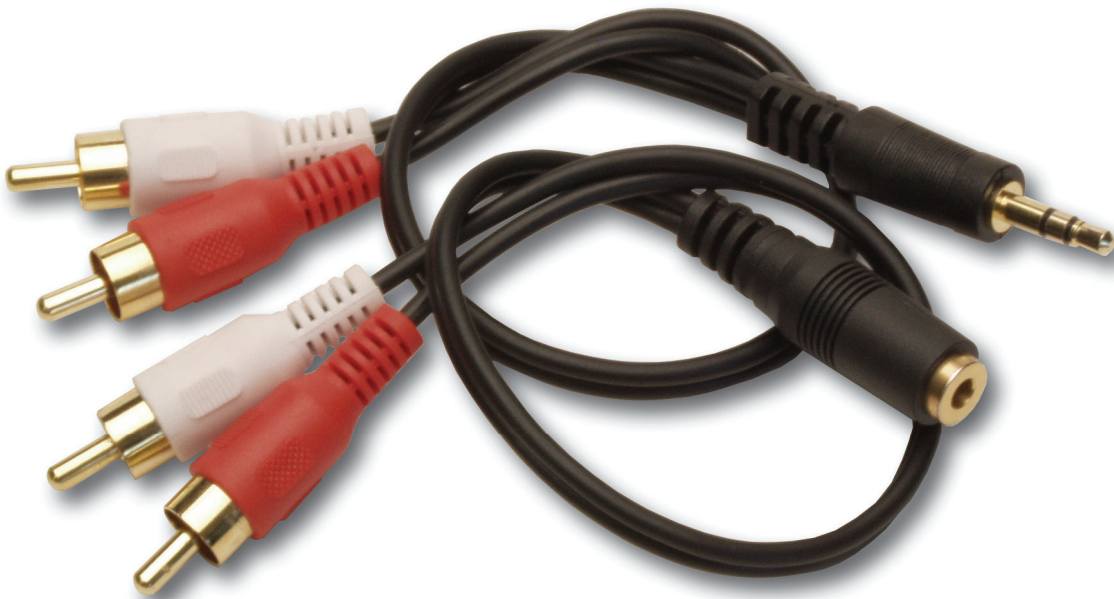

RDL®
Radio Design Labs

SPECIALISTS IN PRACTICAL PRECISION ENGINEERING™

ACCESSORIES

Model AV-AC2

Cable Kit for AV-HK1 - Dual RCA to mini-plug

1 each Dual Phono to Stereo Mini-plug; Length: 8 in. (20 cm) + connectors