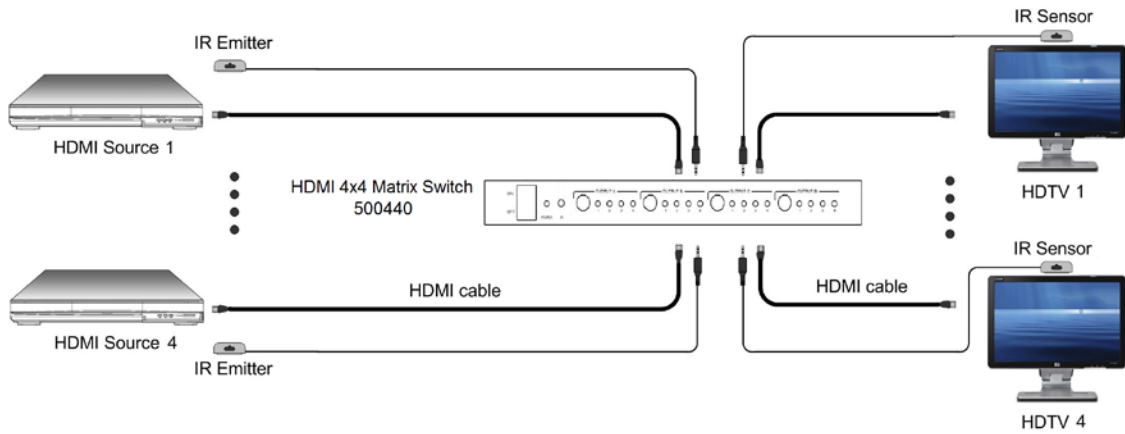

Overview:

The HDMI 4x4 Matrix, UHD-4K connects four HDMI sources to four displays. This matrix provide four HDMI outputs and each HDMI output is supporting 1080p Full HD up to 4K plus all 3D formats and supporting independent EDID control. It works with Blu-Ray players, Set-Top boxes, Home Theater systems, and game consoles that connect to an HDMI display. Any source is accessible at all times by any display by selecting it via the supplied IR Remote Control, RS-232 or by using the selection buttons on the front panel.

Note: Includes 5 IR sensors and 4 IR emitters. IR sensor and IR emitter cable length: 154 cm.

Video Bandwidth	297 MHz
Support Video Resolution	480i,576i,480p,576p,720p,1080i,1080p@24/30/50/60Hz, 4K@30Hz, 1080p 3D@60Hz
Input Ports	Four (4) HDMI Receptacle One (1) RS-232 Five (5) IR Sensor 3.5mm Jack
Output Ports	Four (4) HDMI Receptacle Four (4) IR Emitter 3.5mm Jack
ESD Protection	Human-body Model: ± 8kV (Air-gap discharge) ± 4kV (Contact discharge)
Power Supply	One (1) 110-240VAC to 12VDC/2.5A power supply with interchangeable blades
Dimensions	10.63" x 4.53" x 1.77" (270 x 115 x 45 mm)
Weight	3.2 lbs (1.45 Kg)
Chassis Material	Metal
Silkscreen Color	Black
Operating Temperature	0 °C to 40 °C / 32 °F to 104 °F
Storage Temperature	-20 °C to 60 °C / -4 °F to 140 °F
Relative Humidity	20 to 90 % RH (non-condensing)
Compliance	Regulatory: FCC, CE, RoHS
Warranty	2 Years
Ordering Information	500440 HDMI 4x4 Matrix Switch, UHD-4K (UPC: 627699004401)

HDMI 4X4 Matrix Switch UHD-4K

500440

Typical Application:

Product Photos: