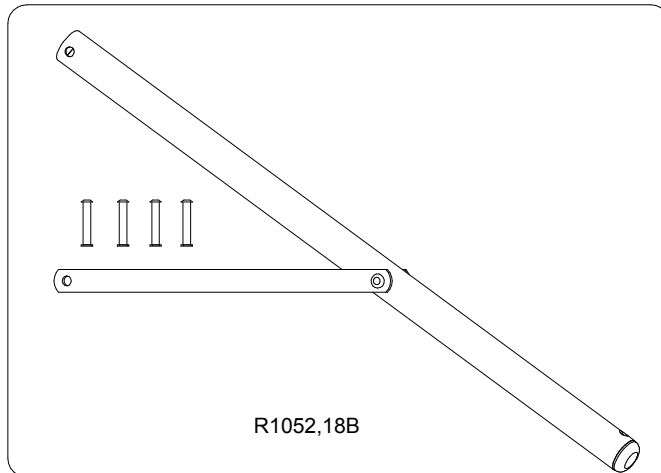

2013-09-02

Manfrotto
PROFESSIONAL LIGHTING SUPPORTS

ART. 1052BAC

For serial number
from XXXXXX

R1052,08B

R1051,13

R1051,12

R1051,99
Set of 3

R3,4939

R1051,01

R1051,40

R1052,07B

R1052,99

R1052,09B

R1051,02

R1052,18B