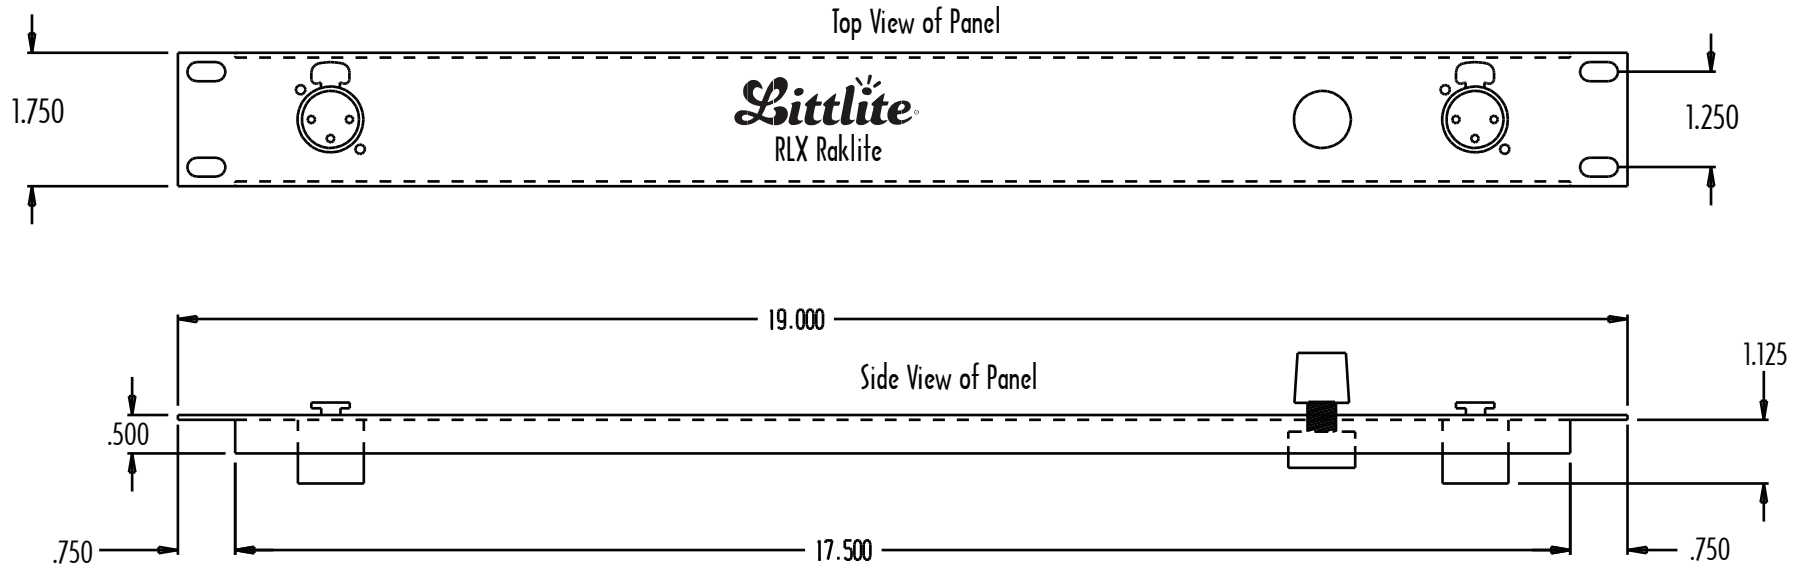

RLX RAKLITE

PH 810-852-4242 info@littlite.com littlite.com littlitedirect.com

Electrical Specs

Model	Input
RLX	120 VAC (Power Supply Included)
RLX-A	12 Volts (No Power Supply)
RLX-E	220 VAC (Power Supply Included)