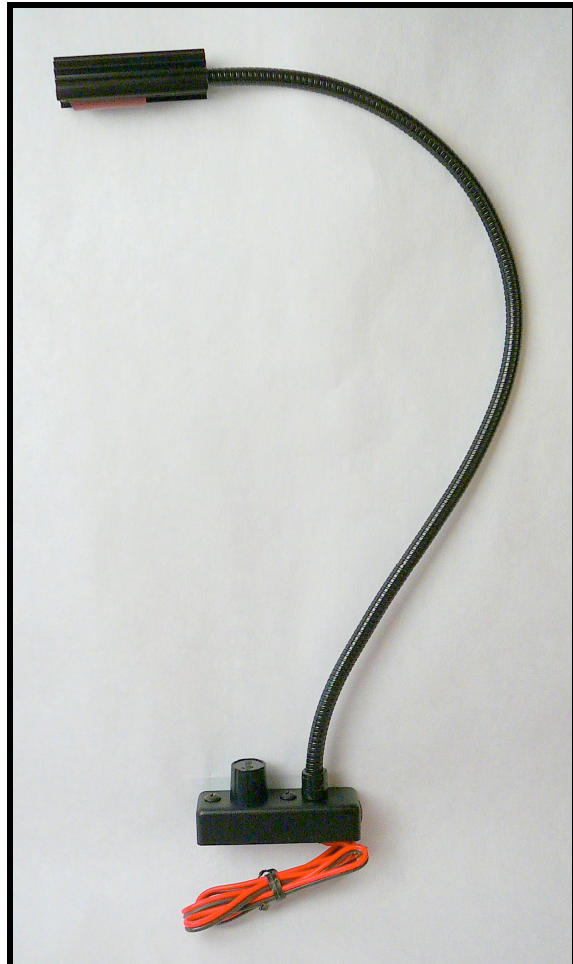

Littlite®

Gooseneck Task Lamps & Accessories

PRODUCT SHEET MV-9 AUTOMOTIVE SERIES

MV-9/18

SPECS/DETAILS

5-Watt Halogen Bulb
12-28-VDC Operation
Attached Gooseneck (TOP Mount)
Locking Hood
1 x 1 x 3" Chassis with Dimmer
20" Bonded Pair Wire
Includes Wiring Kit, Red Color Filter & Gooseneck Clip

Wattage: 5 Watts
Draw @ 12V: 380mA
Light Output @ 12": 237 Lux
Average Life @ 12V: 2000 Hours

MODEL LIST

MV-9/12 – 12" Gooseneck
MV-9/18 – 18" Gooseneck

RECOMMENDED ACCESSORIES/PARTS

Q5- Replacement Bulb
HH – Replacement Hood
O-KIT – Replacement O-Rings (Pack of 12)