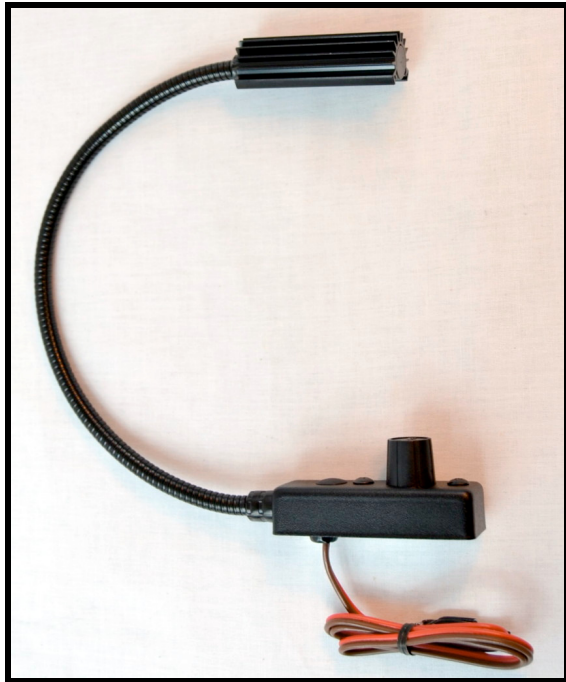

Littlite®

Gooseneck Task Lamps & Accessories

PRODUCT SHEET MV-5 AUTOMOTIVE SERIES

MV-5/12

SPECS/DETAILS

5-Watt Halogen Bulb
12-28-VDC Operation
Attached Gooseneck (END Mount)
Locking Hood
1 x 1 x 3" Chassis with Dimmer
20" Bonded Pair Wire
Includes Wiring Kit, Red Color Filter & Gooseneck Clip

Wattage: 5 Watts
Draw @ 12V: 380mA
Light Output @ 12": 237 Lux
Average Life @ 12V: 2000 Hours

MODEL LIST

MV-5/12 – 12" Gooseneck
MV-5/18 – 18" Gooseneck

RECOMMENDED ACCESSORIES/PARTS

Q5- Replacement Bulb
HH – Replacement Hood
O-KIT – Replacement O-Rings (Pack of 12)