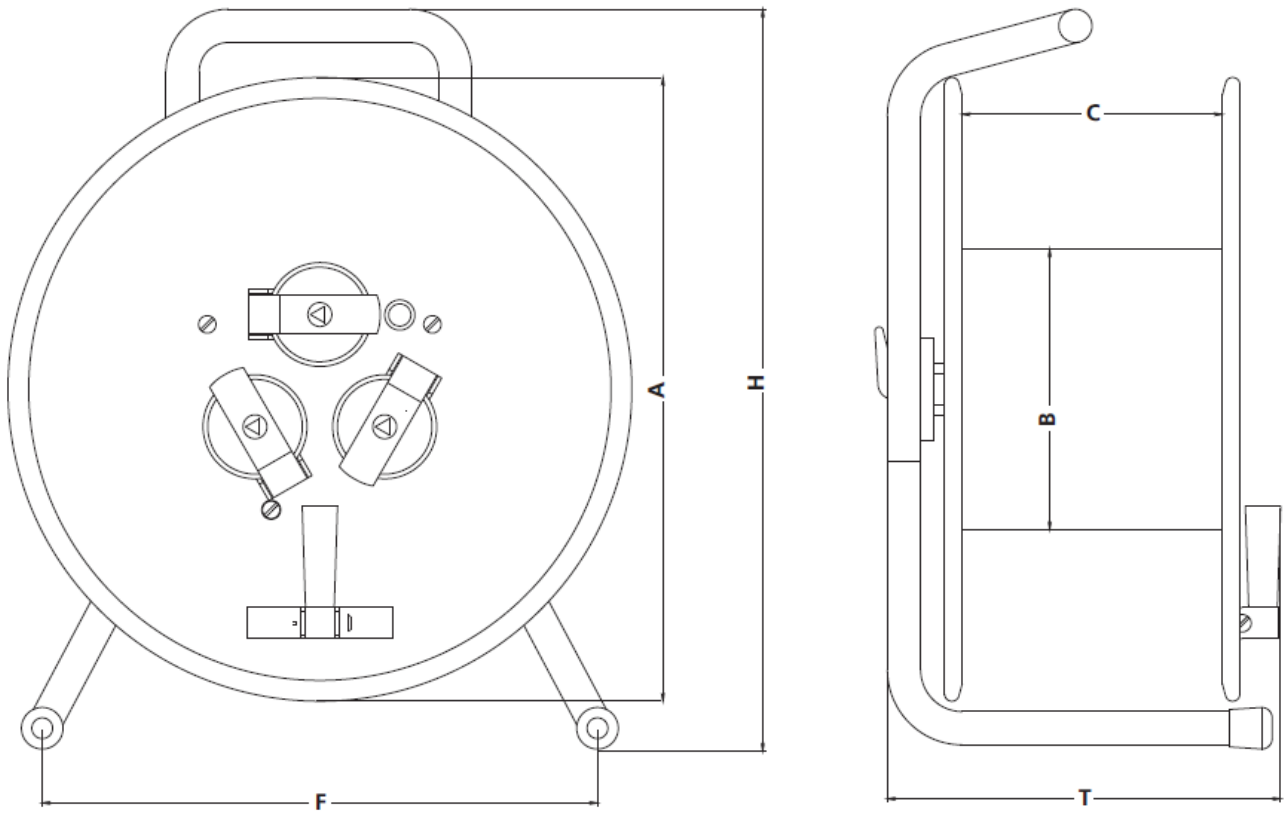

## 35-5023 CANFORD CABLE DRUM CD381CTS

### Measurements

	mm	Inch
A	380	14.96
B	240	9.45
C	170	6.69
F	300	11.81
H	450	17.72
T	250	9.84

### Weight

	Kg	lb
	5.80	12.79