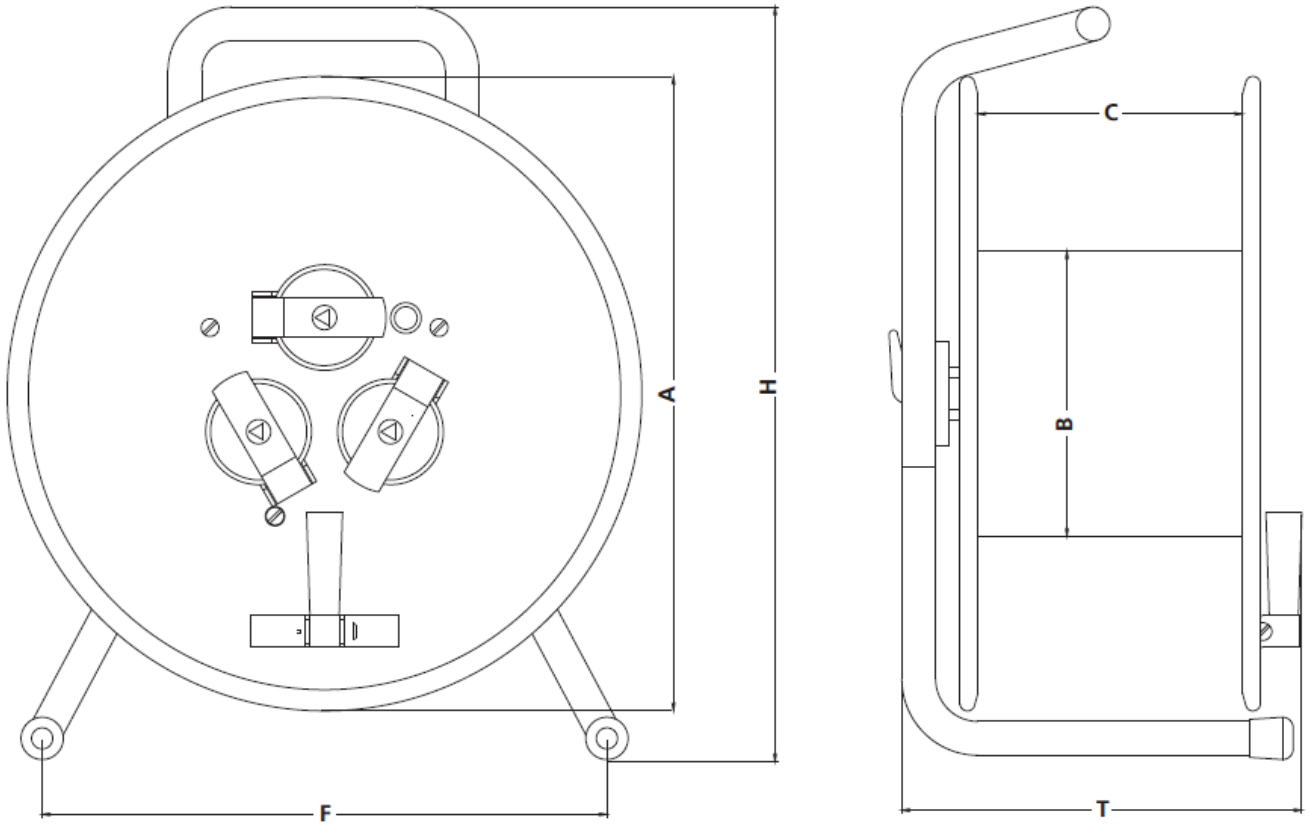

35-5003 CANFORD CABLE DRUM CDP280

Measurements

	mm	Inch
A	280	11.02
B	153	6.02
C	140	5.51
F	270	10.63
H	370	14.57
T	210	8.27

Weight

Kg	lb
1.40	3.09