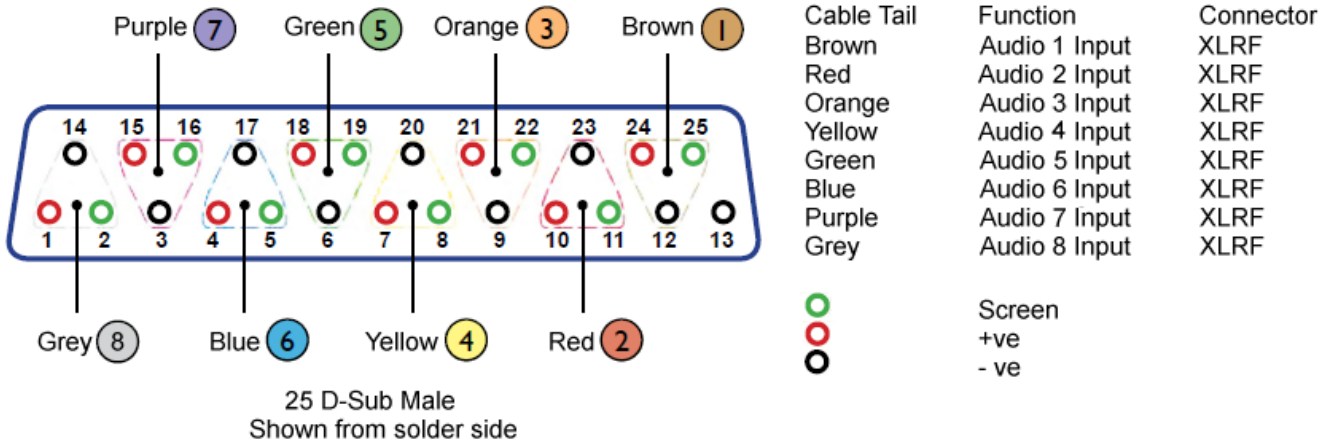

38-8112 CANFORD D-SUB BREAKOUT CABLE 25 pin male to 8x XLR female, 3m

Suitable for Analogue audio input this cable assembly is wired to the Tascam DTRS convention. Belden 7880A low-capacitance, individually screened, 110 Ohm eight-pair cable used. The D-sub 25-pin male connector has a metal-body and sensibly-sized thumb-screws.

Wiring Convention:

Approx. Dimensions: