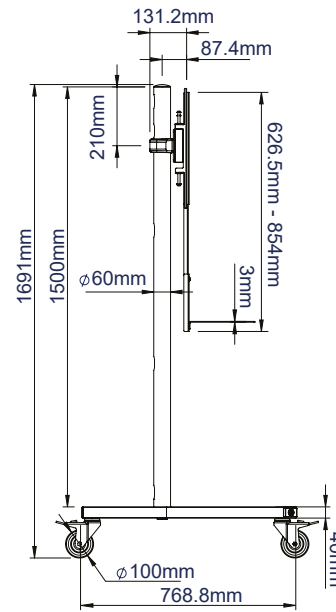

SIDE VIEW

TOP VIEW

PACKING INFORMATION

PLEASE NOTE, THIS IS A 3 BOX ITEM.

COLOUR:	ORDER REF:	EAN CODE:	CARTON QTY:	CARTON WEIGHT:	CARTON CUBE:
Black Base & Black Poles	BT8511/BB	5019318089244	3	12kg / 15kg / 12kg	0.07cbm / 0.04cbm / 0.05cbm
Black Base & Chrome Poles	BT8511/BC	5019318089251	3	12kg / 15kg / 12kg	0.07cbm / 0.04cbm / 0.05cbm

ACCESSORIES AND RELATED PRODUCTS

BT7032 / BT7033 / BT7865

Large AV Accessory Shelf is ideal for adding AV accessories such as a Blu-Ray player or laptop to an installation

BT7882

AV Storage Cradle for securig AV equipment designed to 1U, 2U and 3U specification

BT7880

Apple TV Mount allows you to mount the latest Apple TV to your VC stand

BT8510

Twin Screen VC Trolley with VC Camera Shelf for screens from 32" up to 38"