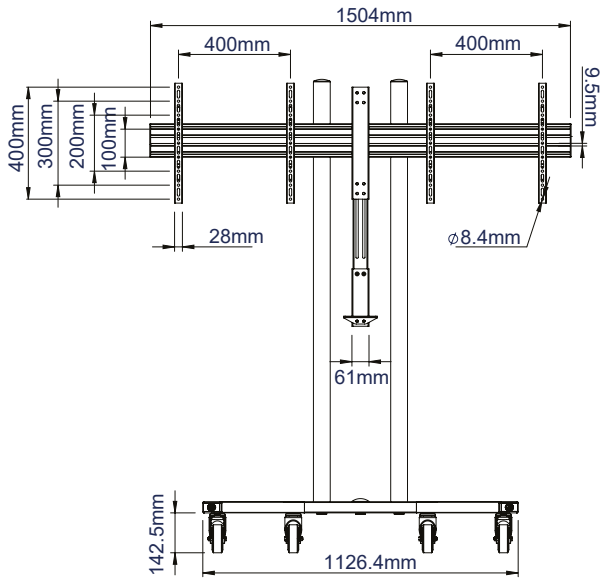

FRONT VIEW

TOP VIEW

PACKING INFORMATION

PLEASE NOTE, THIS IS A 3 BOX ITEM.

COLOUR:	ORDER REF:	EAN CODE:	CARTON QTY:	CARTON WEIGHT:	CARTON CUBE:
Black Base & Black Poles	BT8511/BB	5019318089244	3	12kg / 15kg / 12kg	0.07cbm / 0.04cbm / 0.05cbm
Black Base & Chrome Poles	BT8511/BC	5019318089251	3	12kg / 15kg / 12kg	0.07cbm / 0.04cbm / 0.05cbm

ACCESSORIES AND RELATED PRODUCTS

BT7032 / BT7033 / BT7865

Large AV Accessory Shelf is ideal for adding AV accessories such as a Blu-Ray player or laptop to an installation

BT7882

AV Storage Cradle for securig AV equipment designed to 1U, 2U and 3U specification

BT7880

Apple TV Mount allows you to mount the latest Apple TV to your VC stand

BT8510

Twin Screen VC Trolley with VC Camera Shelf for screens from 32" up to 38"