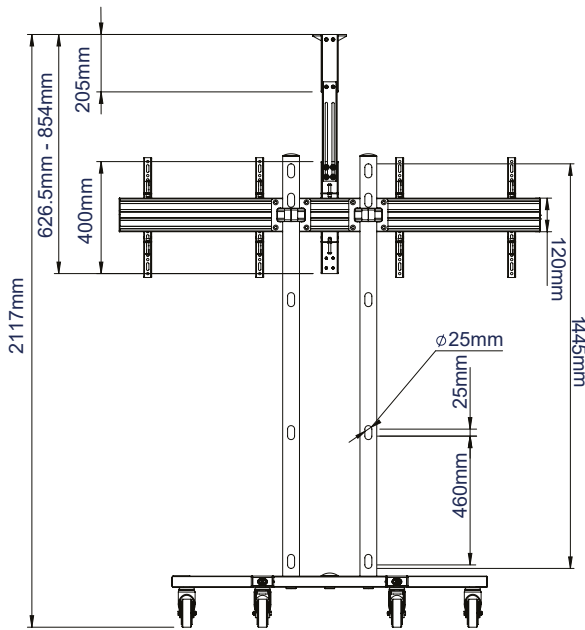

REAR VIEW

TOP VIEW

PACKING INFORMATION

PLEASE NOTE, THIS IS A 3 BOX ITEM.

COLOUR:	ORDER REF:	EAN CODE:	CARTON QTY:	CARTON WEIGHT:	CARTON CUBE:
Black Base & Black Poles	BT8511/BB	5019318089244	3	12kg / 15kg / 12kg	0.07cbm / 0.04cbm / 0.05cbm
Black Base & Chrome Poles	BT8511/BC	5019318089251	3	12kg / 15kg / 12kg	0.07cbm / 0.04cbm / 0.05cbm

ACCESSORIES AND RELATED PRODUCTS

BT7032 / BT7033 / BT7865

Large AV Accessory Shelf is ideal for adding AV accessories such as a Blu-Ray player or laptop to an installation

BT7882

AV Storage Cradle for securig AV equipment designed to 1U, 2U and 3U specification

BT7880

Apple TV Mount allows you to mount the latest Apple TV to your VC stand

BT8510

Twin Screen VC Trolley with VC Camera Shelf for screens from 32" up to 38"