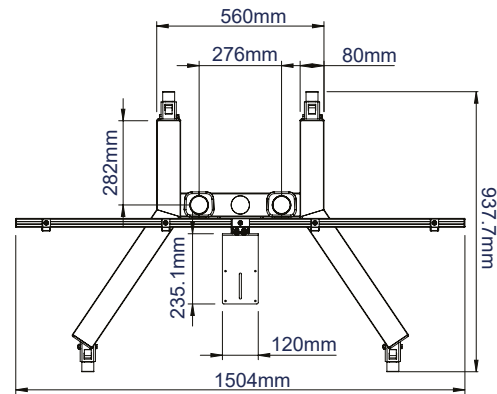

TOP VIEW

PACKING INFORMATION

PLEASE NOTE, THIS IS A 3 BOX ITEM.

COLOUR:	ORDER REF:	EAN CODE:	CARTON QTY:	CARTON WEIGHT:	CARTON CUBE:
Black Base & Black Poles	BT8511/BB	5019318089244	3	12kg / 15kg / 12kg	0.07cbm / 0.04cbm / 0.05cbm
Black Base & Chrome Poles	BT8511/BC	5019318089251	3	12kg / 15kg / 12kg	0.07cbm / 0.04cbm / 0.05cbm