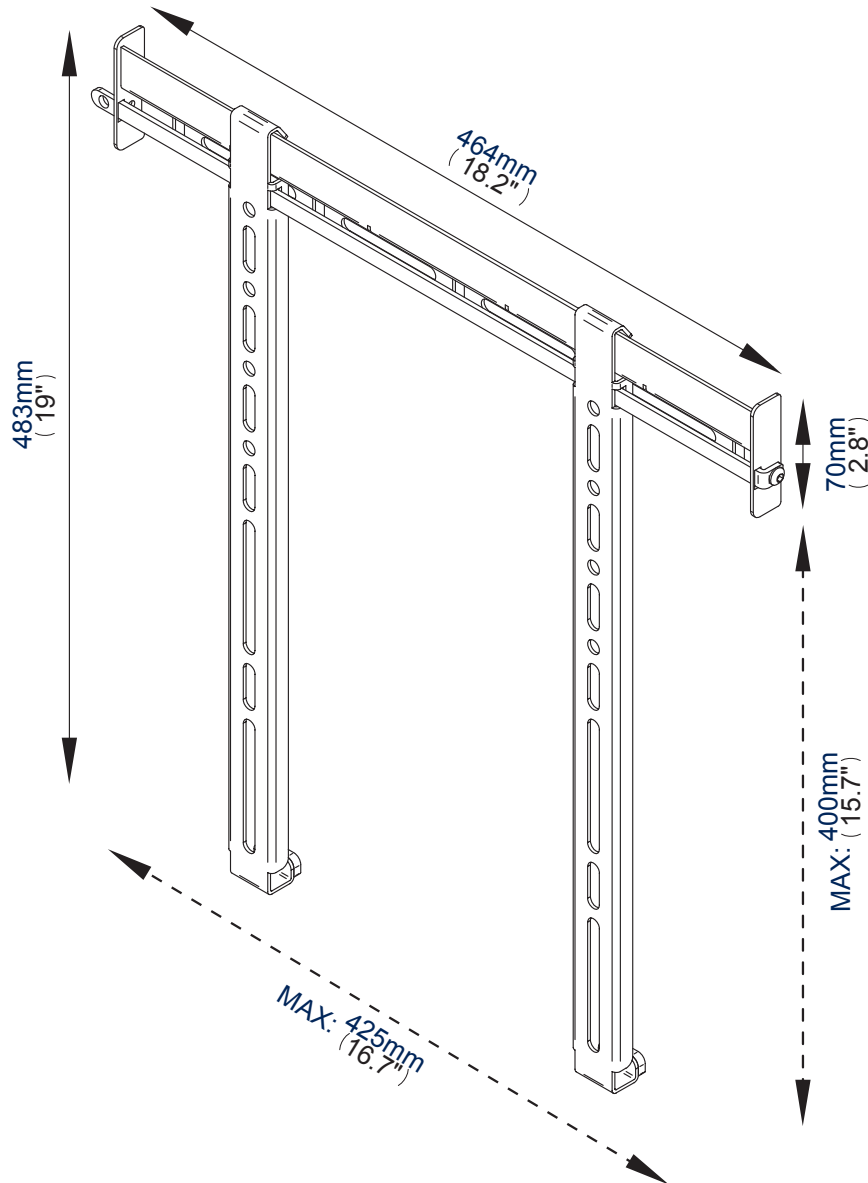

Large Flat Screen Wall Mount

For more information please visit www.btechavmounts.com/BTV500

BTV510

Registered Design Number: 001713280-0021

BTV510

Large Flat Screen Wall Mount

Designed for screens up to 52" (132cm) / 50kg (110lbs)

- Fits screens with mounting patterns up to: H: 425mm (16.7") x V: 400mm (15.7") including VESA® patterns up to 400 x 400mm
- Low profile design mounts screen only 20mm (0.8") from wall
- Includes locking bar for secure installation
- Suitable for concrete, brick or stud walls up to 16"
- Post-installation screen alignment
- Simple hook-on installation with all mounting hardware included
- Available in Black

Low profile design mounts screen only 20mm (0.8") from wall

Locking bar for secure installation*

Available in Black

Easy to install in any home

*Padlock not included

Large Flat Screen Wall Mount

For more information please visit www.btechavmounts.com/BTV510

BTV510

Registered Design Number: 001713280-0021

Colour:	Order Ref:	EAN Code:	Master Carton Qty:	Inner Carton Qty:	Master Carton Weight:	Master Carton Cube:
Black	BTV510/B	5019318440038	6	N/A	11.73kg (25.86lbs)	0.021cbm (0.725cuft)