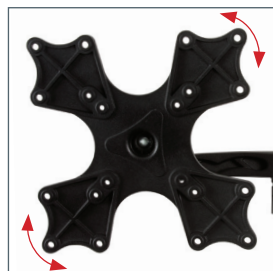

Double Arm Flat Screen Wall Mount with Tilt and Swivel

For more information please visit www.btechavmounts.com/BTV504

BTV504

BTV504

Double Arm Flat Screen Wall Mount with Tilt and Swivel

**Designed for medium screens
up to 42" (107cm) / 25kg (55lbs)**

- Fits screens with VESA® mounting patterns: 75 x 75 to 200 x 200mm
- Features +/-15° tilt and 180° swivel
- 360° screen rotation
- Distance from wall:
Min: 105mm (4.1")
Max: 385mm (15.2")
- Integrated Spirit Level and cable management
- Simple hook-on installation with all mounting hardware included
- Available in Black

Distance from wall: **Min:** 105mm (4.1")
Max: 385mm (15.2")

Features +/-15° tilt, 180° swivel and
360° screen rotation

Integrated Spirit Level for easy
on wall levelling

Cable management clip for clean
and tidy installation