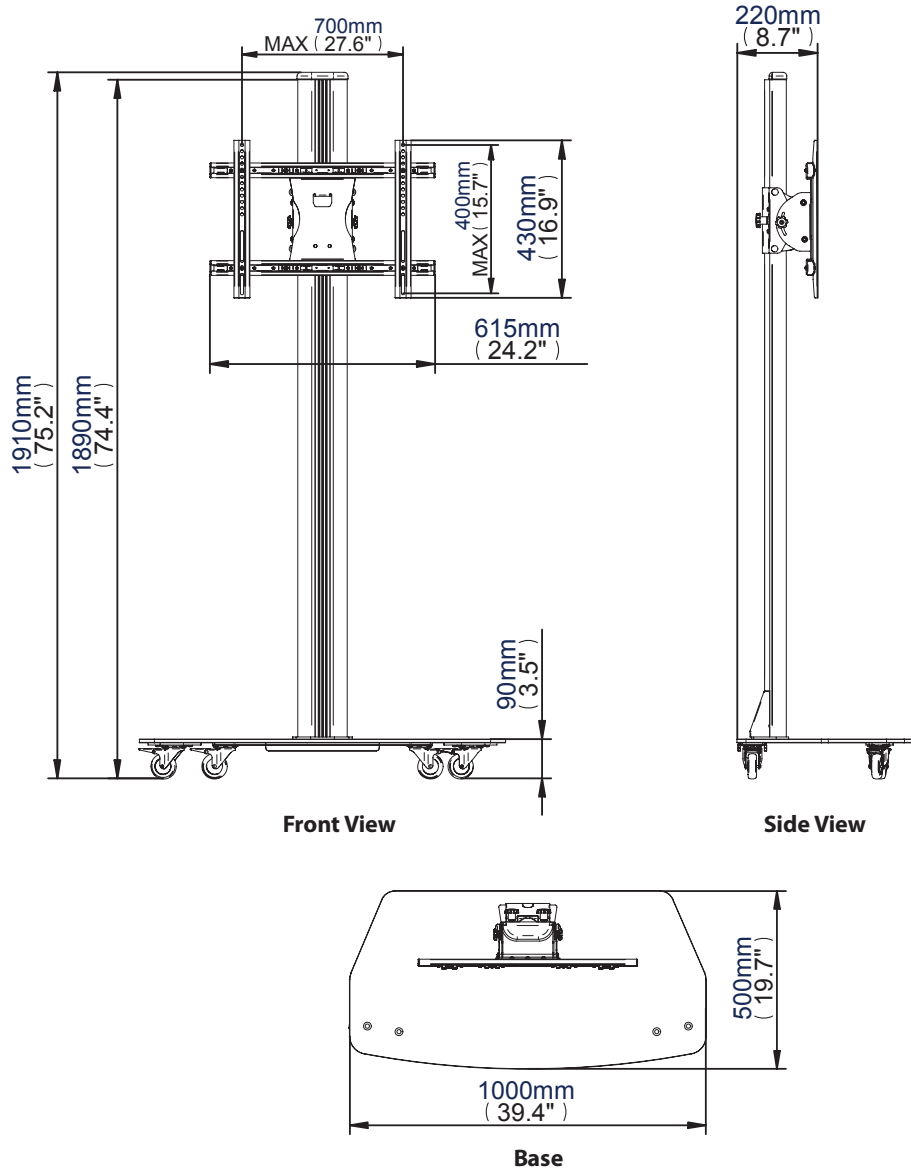

Large Flat Screen Display Trolley with Glass Base

For more information please visit www.btechavmounts.com/BT8505

BT8505

BT8505

Large Flat Screen Display Trolley with Glass Base

Designed for medium / large flat screens up to 50" (127cm) / 40kg (88lbs)

- Fits screens with mounting patterns up to H: 700mm (27.6") x 400mm (15.7") including VESA patterns up to 600 x 400mm
- Easy tilt adjustment +15° / -5°
- Includes accessory shelf to hold AV equipment up to 7.5kg (17lbs)
- Cable management included
- Trolley Dimensions (including wheels):
Height: 1910mm (75.2") Width: 1000mm (39.4")
Depth: 500mm (19.7")
- 10mm (0.4") tempered Piano Black safety glass base (BS6206)
- Colours Available: Black

Stylish tempered glass base. Braked wheels allow for easy manoeuvrability.

Suitable for holding screens up to 50" (127cm).

Includes optional 8mm tempered glass shelf. Ideal for holding DVD, Blu-ray players or game consoles.

Integrated cable management for a clean and tidy installation.

Large Flat Screen Display Trolley with Glass Base

For more information please visit www.btechavmounts.com/BT8505

BT8505

Colour:	Order Ref:	EAN Code:	Master Carton Qty:	Inner Carton Qty:	Master Carton Weight:	Master Carton Cube:
Piano Black Glass Base	BT8505/B	Box 1: 5019318085437	0.5	0/0	26.74kg (58.95lbs)	2.118cbm (0.060cuft)
Graphite Black Pole	BT8505/B	Box 2: 5019318085444	0.5	0/0	29.96kg (0.070lbs)	2.472cbm (0.070cuft)