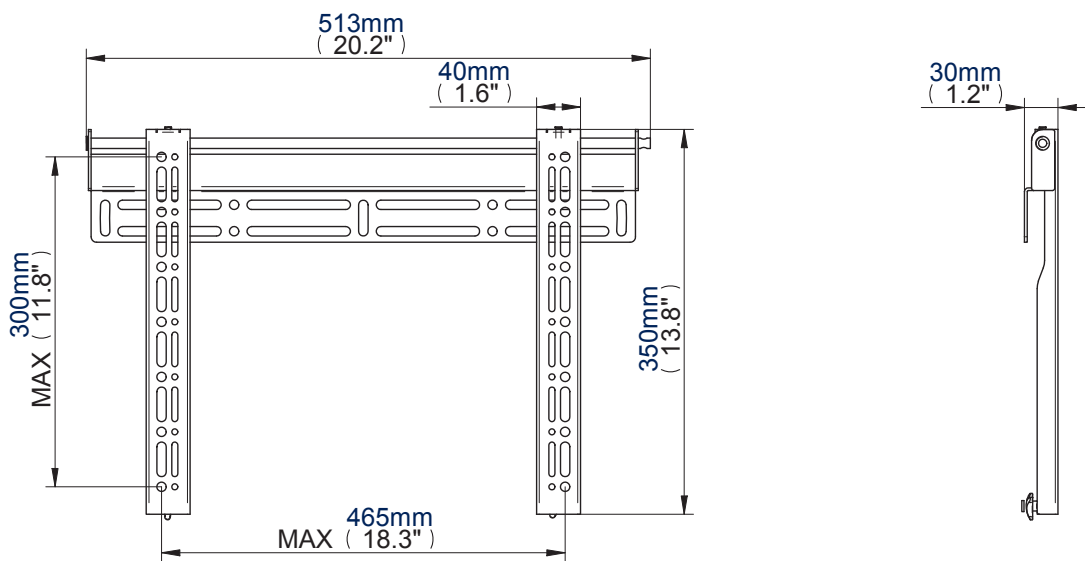

Low profile design for close to wall installation

Features locking bar for secure installation

Post installation screen alignment

Universal Flat Screen Wall Mount For Medium Screens

For more information please visit www.btechavmounts.com/BT8421

BT8421

Registered Design Number: 001713280-0033

Front View

Side View