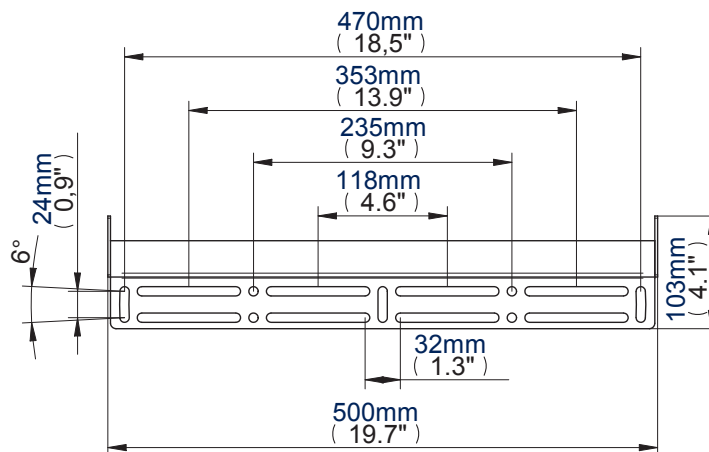

Wall Plate

This information is intended as a guide only and reflects the current specification at the time of print. B-Tech accepts no liability for the accuracy of the information contained in this document.