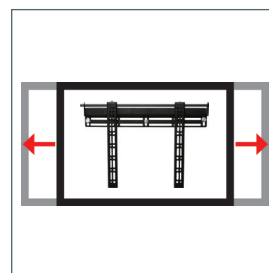

- Fits screens with mounting patterns up to: H: 465mm (18.3") x V: 300mm (11.8") including VESA® fixings up to 400 x 300mm
- Low profile design mounts screen only 30mm (1.2") from wall
- Features 'OWLS'™ On Wall Levelling System
- Post installation screen alignment
- Suitable for concrete / brick or up to 16" stud walls
- Security locking screws, Allen key and locking bar provided for secure installation
- Universal screen fixing kit supplied, including M4, M5, M6 and M8 screws
- Simple 'hook-on' installation with all mounting hardware included
- Available in Black

Low profile design for close to wall installation

Features locking bar for secure installation

Post installation screen alignment

Comprehensive screen fixing kit included

Universal Flat Screen Wall Mount For Medium Screens