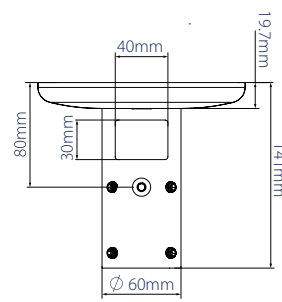

SPECIFICATION

Recommended screen size	up to 28"
Max load	23kg
VESA® compatibility	up to 100 x 100
Tilt as a ceiling mount	+90° / -15°
Tilt as a desk / floor mount	+15° / -90°
Swivel	360°
Screen rotation	360°
Pole lengths available	0.25m, 0.5m, 1m, 1.5m and 2m
Colour (Ceiling/Floor Plate)	Black
Colour (Poles)	Black or Chrome
Colour (Interface Plate)	Black

Quick and easy 'hook-on' installation

TECHNICAL DRAWINGS

BT7553-025

BT7553-050

BT7553-100

BT7553-150

BT7553-200

CEILING PLATE - SIDE VIEW

CEILING PLATE - TOP VIEW

INTERFACE PLATE - FRONT VIEW

ORDER REFERENCE

PLEASE NOTE, ALL PACKAGES CONTAINING POLE LENGTHS LONGER THAN 50CM WILL BE PACKED INTO 2 BOXES, DETAILS CAN BE FOUND BELOW.

COLOUR:	ORDER REF:	EAN CODE:	POLE LENGTH:	MC QTY:	IC QTY:	MC WEIGHT:	MC CUBE:
Black with Black Poles	BT7553-025/BB	5019318759147	0.25m	1	0	3.78kg	0.0294cbm
Black with Chrome Poles	BT7553-025/BC	5019318759154	0.25m	1	0	3.78kg	0.0294cbm
Black with Black Poles	BT7553-050/BB	5019318759161	0.5m	1	0	4.20kg	0.0294cbm
Black with Chrome Poles	BT7553-050/BC	5019318759178	0.5m	1	0	4.20g	0.0294cbm
Black with Black Poles	BT7553-100/BB	5019318759475	1m	1/1	0	3.27kg / 2kg	0.0294cbm / 0.0037cbm
Black with Chrome Poles	BT7553-100/BC	5019318759482	1m	1/1	0	3.27kg / 2kg	0.0294cbm / 0.0037cbm
Black with Black Poles	BT7553-150/BB	5019318759499	1.5m	1/1	0	3.27kg / 2.48kg	0.0294cbm / 0.0055cbm
Black with Chrome Poles	BT7553-150/BC	5019318759505	1.5m	1/1	0	3.27kg / 2.48kg	0.0294cbm / 0.0055cbm
Black with Black Poles	BT7553-200/BB	5019318759512	2m	1/1	0	3.27kg / 3.78kg	0.0294cbm / 0.0077cbm
Black with Chrome Poles	BT7553-200/BC	5019318759529	2m	1/1	0	3.27kg / 3.78kg	0.0294cbm / 0.0077cbm