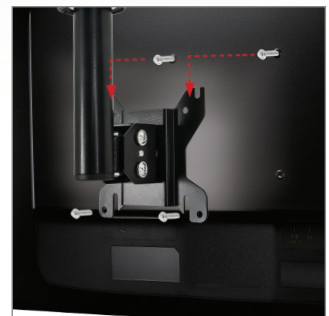

SPECIFICATION

Recommended screen size	up to 28"
Max load	23kg
VESA® compatibility	up to 100 x 100
Tilt as a ceiling mount	+90° / -15°
Tilt as a desk / floor mount	+15° / -90°
Swivel	360°
Screen rotation	360°
Pole lengths available	0.25m, 0.5m, 1m, 1.5m and 2m
Colour (Ceiling/Floor Plate)	Black
Colour (Poles)	Black or Chrome
Colour (Interface Plate)	Black

FEATURES

- Mounts screens from the ceiling, floor or to a desktop
- Available with a choice of pole lengths up to 2m
- Easy tool-less tilt, swivel and screen rotation mechanism
- Quick and easy 'hook-on' installation
- Supplied with a safety bolt for secure pole mounting
- Included grub screws allow micro-adjustment of pole angle
- Integrated cable management
- All mounting hardware and fixings included

when ceiling mounted
when floor / desk mounted

Ideal for mounting screens from the ceiling, floor or desktop

Integrated cable management for a neat and tidy installation

Easy tool-less adjustment of tilt, swivel and screen rotation

Quick and easy 'hook-on' installation

TECHNICAL DRAWINGS

BT7553-025

BT7553-050

BT7553-100

BT7553-150

BT7553-200

CEILING PLATE - SIDE VIEW