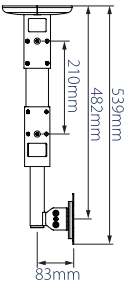

SPECIFICATION

Recommended screen size	up to 28"
Max load	23kg
VESA® compatibility	up to 100 x 100
Tilt as a ceiling mount	+90° / -15°
Tilt as a desk / floor mount	+15° / -90°
Swivel	360°
Screen rotation	360°
Pole lengths available	0.25m, 0.5m, 1m, 1.5m and 2m
Colour (Ceiling/Floor Plate)	Black
Colour (Poles)	Black or Chrome
Colour (Interface Plate)	Black

Quick and easy 'hook-on' installation

TECHNICAL DRAWINGS

BT7553-025

BT7553-050

BT7553-100

BT7553-150

BT7553-200

CEILING PLATE - SIDE VIEW

CEILING PLATE - TOP VIEW

INTERFACE PLATE - FRONT VIEW

ORDER REFERENCE

PLEASE NOTE, ALL PACKAGES CONTAINING POLE LENGTHS LONGER THAN 50CM WILL BE PACKED INTO 2 BOXES, DETAILS CAN BE FOUND BELOW.

COLOUR:	ORDER REF:	EAN CODE:	POLE LENGTH:	MC QTY:	IC QTY:	MC WEIGHT:	MC CUBE:
Black with Black Poles	BT7553-025/BB	5019318759147	0.25m	1	0	3.78kg	0.0294cbm
Black with Chrome Poles	BT7553-025/BC	5019318759154	0.25m	1	0	3.78kg	0.0294cbm
Black with Black Poles	BT7553-050/BB	5019318759161	0.5m	1	0	4.20kg	0.0294cbm
Black with Chrome Poles	BT7553-050/BC	5019318759178	0.5m	1	0	4.20g	0.0294cbm
Black with Black Poles	BT7553-100/BB	5019318759475	1m	1/1	0	3.27kg / 2kg	0.0294cbm / 0.0037cbm
Black with Chrome Poles	BT7553-100/BC	5019318759482	1m	1/1	0	3.27kg / 2kg	0.0294cbm / 0.0037cbm
Black with Black Poles	BT7553-150/BB	5019318759499	1.5m	1/1	0	3.27kg / 2.48kg	0.0294cbm / 0.0055cbm
Black with Chrome Poles	BT7553-150/BC	5019318759505	1.5m	1/1	0	3.27kg / 2.48kg	0.0294cbm / 0.0055cbm
Black with Black Poles	BT7553-200/BB	5019318759512	2m	1/1	0	3.27kg / 3.78kg	0.0294cbm / 0.0077cbm
Black with Chrome Poles	BT7553-200/BC	5019318759529	2m	1/1	0	3.27kg / 3.78kg	0.0294cbm / 0.0077cbm