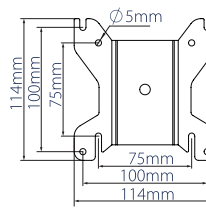

SPECIFICATION

Recommended screen size	up to 28"
Max load	23kg
VESA® compatibility	up to 100 x 100
Tilt as a ceiling mount	+90° / -15°
Tilt as a desk / floor mount	+15° / -90°
Swivel	360°
Screen rotation	360°
Pole lengths available	0.25m, 0.5m, 1m, 1.5m and 2m
Colour (Ceiling/Floor Plate)	Black
Colour (Poles)	Black or Chrome
Colour (Interface Plate)	Black

Quick and easy 'hook-on' installation

TECHNICAL DRAWINGS

BT7553-025

BT7553-050

BT7553-100

BT7553-150

BT7553-200

CEILING PLATE - SIDE VIEW

CEILING PLATE - TOP VIEW

INTERFACE PLATE - FRONT VIEW

ORDER REFERENCE

PLEASE NOTE, ALL PACKAGES CONTAINING POLE LENGTHS LONGER THAN 50CM WILL BE PACKED INTO 2 BOXES, DETAILS CAN BE FOUND BELOW.

COLOUR:	ORDER REF:	EAN CODE:	POLE LENGTH:	MC QTY:	IC QTY:	MC WEIGHT:	MC CUBE:
Black with Black Poles	BT7553-025/BB	5019318759147	0.25m	1	0	3.78kg	0.0294cbm
Black with Chrome Poles	BT7553-025/BC	5019318759154	0.25m	1	0	3.78kg	0.0294cbm
Black with Black Poles	BT7553-050/BB	5019318759161	0.5m	1	0	4.20kg	0.0294cbm
Black with Chrome Poles	BT7553-050/BC	5019318759178	0.5m	1	0	4.20g	0.0294cbm
Black with Black Poles	BT7553-100/BB	5019318759475	1m	1/1	0	3.27kg / 2kg	0.0294cbm / 0.0037cbm
Black with Chrome Poles	BT7553-100/BC	5019318759482	1m	1/1	0	3.27kg / 2kg	0.0294cbm / 0.0037cbm
Black with Black Poles	BT7553-150/BB	5019318759499	1.5m	1/1	0	3.27kg / 2.48kg	0.0294cbm / 0.0055cbm
Black with Chrome Poles	BT7553-150/BC	5019318759505	1.5m	1/1	0	3.27kg / 2.48kg	0.0294cbm / 0.0055cbm
Black with Black Poles	BT7553-200/BB	5019318759512	2m	1/1	0	3.27kg / 3.78kg	0.0294cbm / 0.0077cbm
Black with Chrome Poles	BT7553-200/BC	5019318759529	2m	1/1	0	3.27kg / 3.78kg	0.0294cbm / 0.0077cbm