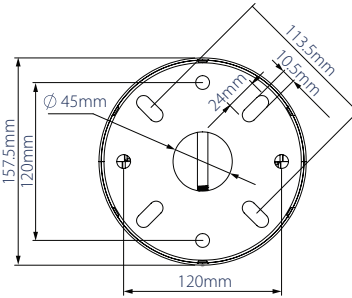

SPECIFICATION

Recommended screen size	up to 28"
Max load	23kg
VESA® compatibility	up to 100 x 100
Tilt as a ceiling mount	+90° / -15°
Tilt as a desk / floor mount	+15° / -90°
Swivel	360°
Screen rotation	360°
Pole lengths available	0.25m, 0.5m, 1m, 1.5m and 2m
Colour (Ceiling/Floor Plate)	Black
Colour (Poles)	Black or Chrome
Colour (Interface Plate)	Black

Quick and easy 'hook-on' installation

TECHNICAL DRAWINGS

BT7553-025

BT7553-050

BT7553-100

BT7553-150

BT7553-200

CEILING PLATE - SIDE VIEW

CEILING PLATE - TOP VIEW

INTERFACE PLATE - FRONT VIEW

ORDER REFERENCE

PLEASE NOTE, ALL PACKAGES CONTAINING POLE LENGTHS LONGER THAN 50CM WILL BE PACKED INTO 2 BOXES, DETAILS CAN BE FOUND BELOW.

COLOUR:	ORDER REF:	EAN CODE:	POLE LENGTH:	MC QTY:	IC QTY:	MC WEIGHT:	MC CUBE:
Black with Black Poles	BT7553-025/BB	5019318759147	0.25m	1	0	3.78kg	0.0294cbm
Black with Chrome Poles	BT7553-025/BC	5019318759154	0.25m	1	0	3.78kg	0.0294cbm
Black with Black Poles	BT7553-050/BB	5019318759161	0.5m	1	0	4.20kg	0.0294cbm
Black with Chrome Poles	BT7553-050/BC	5019318759178	0.5m	1	0	4.20g	0.0294cbm
Black with Black Poles	BT7553-100/BB	5019318759475	1m	1/1	0	3.27kg / 2kg	0.0294cbm / 0.0037cbm
Black with Chrome Poles	BT7553-100/BC	5019318759482	1m	1/1	0	3.27kg / 2kg	0.0294cbm / 0.0037cbm
Black with Black Poles	BT7553-150/BB	5019318759499	1.5m	1/1	0	3.27kg / 2.48kg	0.0294cbm / 0.0055cbm
Black with Chrome Poles	BT7553-150/BC	5019318759505	1.5m	1/1	0	3.27kg / 2.48kg	0.0294cbm / 0.0055cbm
Black with Black Poles	BT7553-200/BB	5019318759512	2m	1/1	0	3.27kg / 3.78kg	0.0294cbm / 0.0077cbm
Black with Chrome Poles	BT7553-200/BC	5019318759529	2m	1/1	0	3.27kg / 3.78kg	0.0294cbm / 0.0077cbm