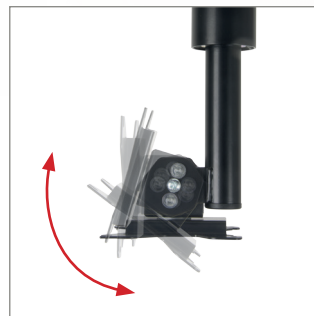

B-TECH AV MOUNTS™

FOR
CEILING, FLOOR
OR DESKTOP
INSTALLS

BT7553

FLAT SCREEN CEILING / DESK MOUNT

The BT7553 is a flat screen mounting solution which can be used to mount screens up to 23kg from the ceiling, floor, or to a desktop. With easy tool-less adjustment of tilt, swivel and screen rotation, this mount is ideal for landscape or portrait screen mounting and makes it quick and simple to switch between the two. The BT7553 is available with a choice of Black or Chrome poles in a variety of different lengths to suit your need.

SPECIFICATION

Recommended screen size	up to 28"
Max load	23kg
VESA® compatibility	up to 100 x 100
Tilt as a ceiling mount	+90° / -15°
Tilt as a desk / floor mount	+15° / -90°
Swivel	360°
Screen rotation	360°
Pole lengths available	0.25m, 0.5m, 1m, 1.5m and 2m
Colour (Ceiling/Floor Plate)	Black
Colour (Poles)	Black or Chrome
Colour (Interface Plate)	Black

FEATURES

- Mounts screens from the ceiling, floor or to a desktop
- Available with a choice of pole lengths up to 2m
- Easy tool-less tilt, swivel and screen rotation mechanism
- Quick and easy 'hook-on' installation
- Supplied with a safety bolt for secure pole mounting
- Included grub screws allow micro-adjustment of pole angle
- Integrated cable management
- All mounting hardware and fixings included

when ceiling mounted
when floor / desk mounted

Ideal for mounting screens from the ceiling, floor or desktop

Integrated cable management for a neat and tidy installation

Easy tool-less adjustment of tilt, swivel and screen rotation