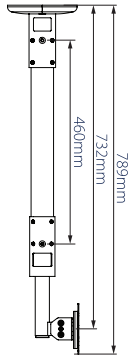

FEATURES

- Mounts screens from the ceiling, floor or to a desktop
- Available with a choice of pole lengths up to 2m
- Easy tool-less tilt, swivel and screen rotation mechanism
- Quick and easy 'hook-on' installation
- Supplied with a safety bolt for secure pole mounting
- Included grub screws allow micro-adjustment of pole angle
- Integrated cable management
- All mounting hardware and fixings included

when ceiling mounted
when floor / desk mounted

Ideal for mounting screens from the ceiling, floor or desktop

Integrated cable management for a neat and tidy installation

Easy tool-less adjustment of tilt, swivel and screen rotation

Quick and easy 'hook-on' installation

TECHNICAL DRAWINGS

BT7553-025

BT7553-050

BT7553-100

BT7553-150

BT7553-200

CEILING PLATE - SIDE VIEW

CEILING PLATE - TOP VIEW

INTERFACE PLATE - FRONT VIEW

ORDER REFERENCE

PLEASE NOTE, ALL PACKAGES CONTAINING POLE LENGTHS LONGER THAN 50CM WILL BE PACKED INTO 2 BOXES, DETAILS CAN BE FOUND BELOW.

COLOUR:	ORDER REF:	EAN CODE:	POLE LENGTH:	MC QTY:	IC QTY:	MC WEIGHT:	MC CUBE:
Black with Black Poles	BT7553-025/BB	5019318759147	0.25m	1	0	3.78kg	0.0294cbm
Black with Chrome Poles	BT7553-025/BC	5019318759154	0.25m	1	0	3.78kg	0.0294cbm
Black with Black Poles	BT7553-050/BB	5019318759161	0.5m	1	0	4.20kg	0.0294cbm
Black with Chrome Poles	BT7553-050/BC	5019318759178	0.5m	1	0	4.20g	0.0294cbm
Black with Black Poles	BT7553-100/BB	5019318759475	1m	1/1	0	3.27kg / 2kg	0.0294cbm / 0.0037cbm
Black with Chrome Poles	BT7553-100/BC	5019318759482	1m	1/1	0	3.27kg / 2kg	0.0294cbm / 0.0037cbm
Black with Black Poles	BT7553-150/BB	5019318759499	1.5m	1/1	0	3.27kg / 2.48kg	0.0294cbm / 0.0055cbm
Black with Chrome Poles	BT7553-150/BC	5019318759505	1.5m	1/1	0	3.27kg / 2.48kg	0.0294cbm / 0.0055cbm
Black with Black Poles	BT7553-200/BB	5019318759512	2m	1/1	0	3.27kg / 3.78kg	0.0294cbm / 0.0077cbm
Black with Chrome Poles	BT7553-200/BC	5019318759529	2m	1/1	0	3.27kg / 3.78kg	0.0294cbm / 0.0077cbm