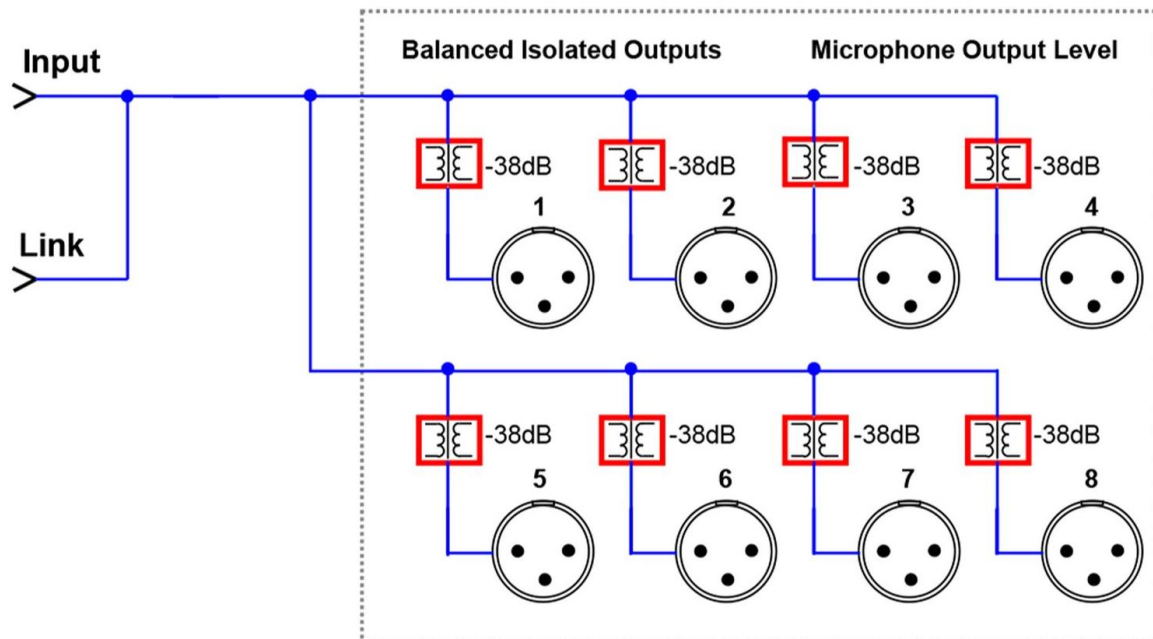

APB-P008 OW-EX

- Audio Press Box –Passive onn wall Expander unit, 8 MIC Outputs

FEATURES

- 8 High quality balanced Outputs, each Output is independent transformer isolated
- MIC Output level.

Note: **Source: Balanced Line Output of professional audio equipment.**

Audio Press Box®

BLOCK DIAGRAM APB-P008 OW-EX

TECHNICAL SPECIFICATION

Type	Expander
Groups	1
Inputs	1
Input connectors	ballanced, 3-pin phoenix connector
Max. input level	Line: +24dBu
Input Impedance	2,5kOhm
Ouputs	8 MIC level (-38dBu) 1 Input link (Line level)
Ouput connectors	ballanced, XLR-M connector
Transfomer isolated outputs	Yes (each output)
Nominal Output level	-38dBu (0dBu on the input)
Maximum Output level	-14dBu (no load) -20dBu (150 Ohm)
Output Impedance	150 Ohm
Frequency Response	10Hz to 30kHz/-1dB