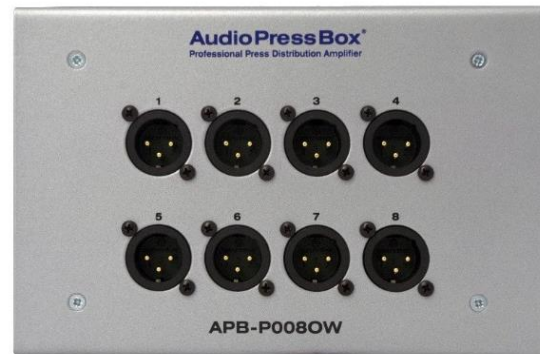

APB-P008 OW-EX

- Audio Press Box –Passive onn wall Expander unit, 8 MIC Outputs

FEATURES

- 8 High quality balanced Outputs, each Output is independent transformer isolated
- MIC Output level.

Note: **Source: Balanced Line Output of professional audio equipment.**

ADVANTAGES

- **Professional**
APB is a sophisticated tool for professional audio distribution at press conferences, presentations and other events.
- **Easy to use**
Perfect signal conditioning means securing a high quality, constant and identical signal for all connected users, without possibility of interacting.
- **Fixed installation**
AudioPressBox expanders are a perfect solution for any fixed installation. Whether it is an on-wall, in-wall or a floor box solution, you always get the same, perfect functionality.

Audio Press Box®

BLOCK DIAGRAM APB-P008 OW-EX

TECHNICAL SPECIFICATION

Type	Expander
Groups	1
Inputs	1
Input connectors	ballanced, 3-pin phoenix connector
Max. input level	Line: +24dBu
Input Impedance	2,5kOhm
Ouputs	8 MIC level (-38dBu) 1 Input link (Line level)
Ouput connectors	ballanced, XLR-M connector
Transfomer isolated outputs	Yes (each output)
Nominal Output level	-38dBu (0dBu on the input)
Maximum Output level	-14dBu (no load) -20dBu (150 Ohm)
Output Impedance	150 Ohm
Frequency Response	10Hz to 30kHz/-1dB