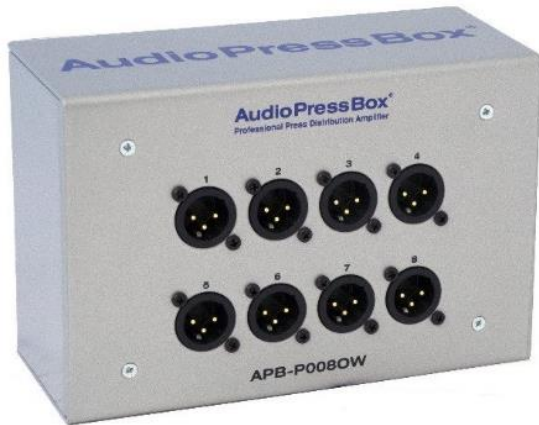

APB-P008 OW-EX

- Audio Press Box –Passive onn wall Expander unit, 8 MIC Outputs

FEATURES

- 8 High quality balanced Outputs, each Output is independent transformer isolated
- MIC Output level.

Note: **Source: Balanced Line Output of professional audio equipment.**

ADVANTAGES

- **Professional**
APB is a sophisticated tool for professional audio distribution at press conferences, presentations and other events.
- **Easy to use**
Perfect signal conditioning means securing a high quality, constant and identical signal for all connected users, without possibility of interacting.
- **Fixed installation**
AudioPressBox expanders are a perfect solution for any fixed installation. Whether it is an on-wall, in-wall or a floor box solution, you always get the same, perfect functionality.

Audio Press Box®

BLOCK DIAGRAM APB-P008 OW-EX

TECHNICAL SPECIFICATION

Type	Expander
Groups	1
Inputs	1
Input connectors	ballanced, 3-pin phoenix connector
Max. input level	Line: +24dBu
Input Impedance	2,5kOhm
Ouputs	8 MIC level (-38dBu) 1 Input link (Line level)
Ouput connectors	ballanced, XLR-M connector
Transfomer isolated outputs	Yes (each output)
Nominal Output level	-38dBu (0dBu on the input)
Maximum Output level	-14dBu (no load) -20dBu (150 Ohm)
Output Impedance	150 Ohm
Frequency Response	10Hz to 30kHz/-1dB