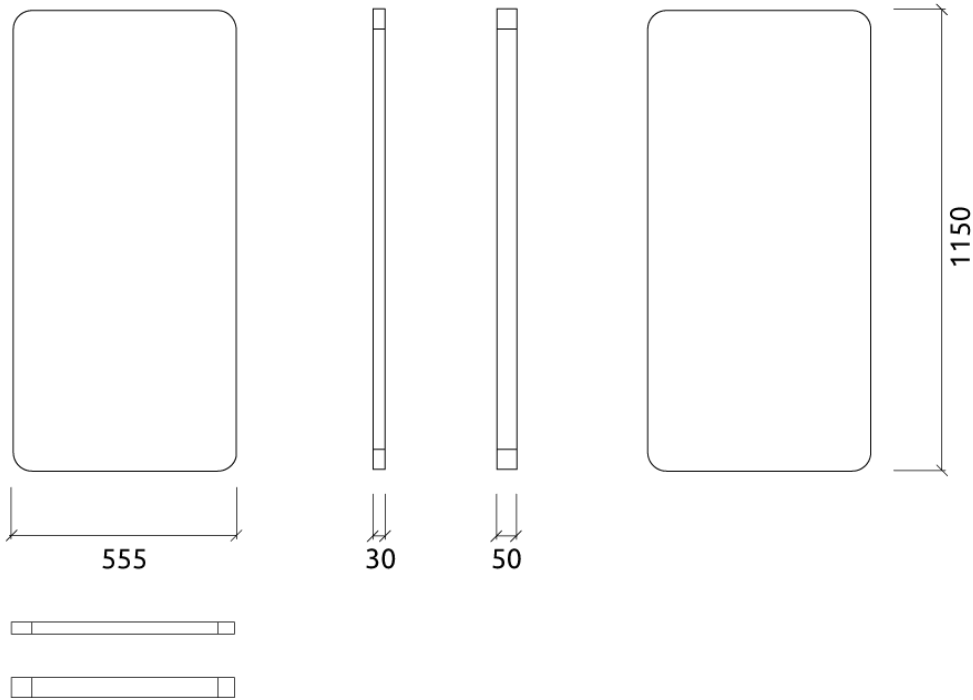

Performance

Add-ons

Fixing Systems:

Self-adhesive, providing straight-forward installation

Dimensions

FG - SF | 555x1150x30mm

Weight

0.64 Kg

Box

Quantity per box: 12

Dimensions: 1235x405x655mm

Volume: 0.328m³

Weight: 10.8Kg

Myriad RCT 30 F - Absorber

(FG - SF) Suede Fabric Finishes

FG | (T0272) Snow White