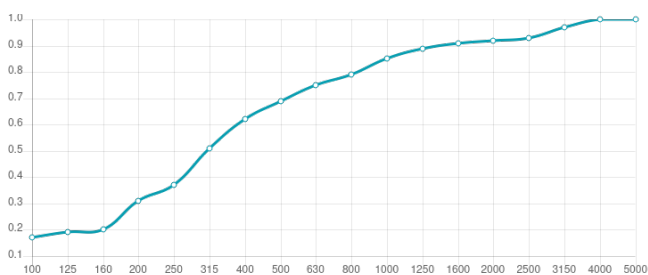

Features

Type:
Absorber

Absorption Range:
500 Hz to 5000 Hz

Acoustic Class:
D | $(\alpha_w) = 0,45$

Purpose

High frequency absorption

Recommended for

- Home Studio
- Vocal Booth

Performance

Add-ons

Fixing Systems:

Self-adhesive, providing straight-forward installation

Dimensions

FG - SF | 555x1150x30mm

Weight

0.64 Kg