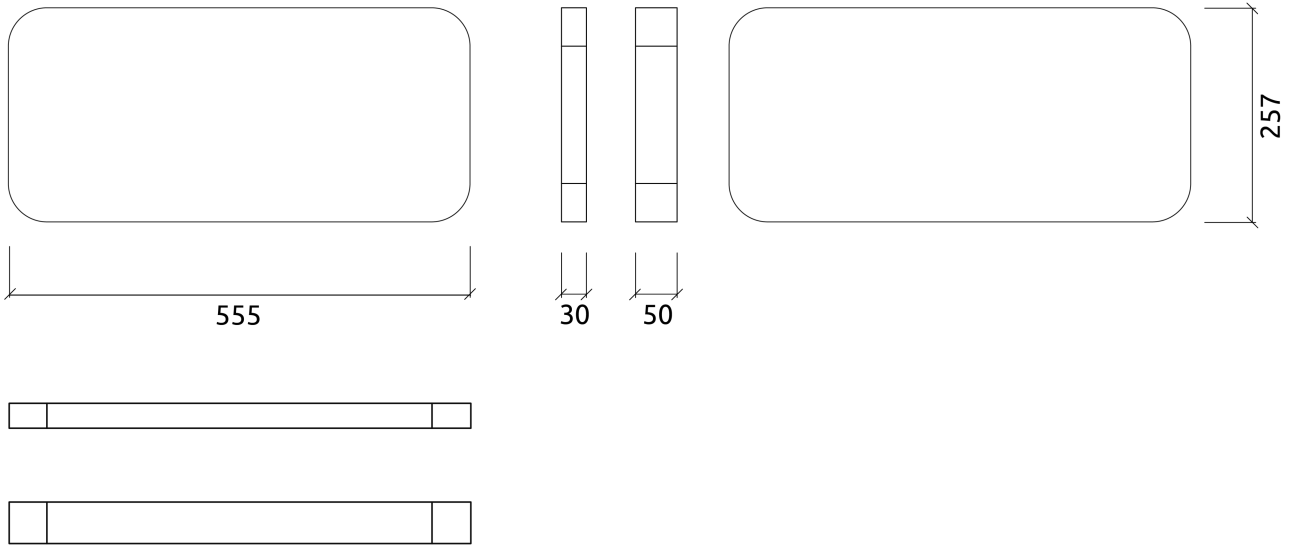

Performance

Add-ons

Fixing Systems:

Self-adhesive, providing straight-forward installation

Dimensions

FG - SF | 555x257x50mm

Weight

0.24 Kg

Box

Quantity per box: 12

Dimensions: 645x405x655mm

Volume: 0.171m³

Weight: 5.76Kg

Myriad Dimi 50 F - Absorber

(FG - SF) Suede Fabric Finishes

FG | (T0272) Snow White