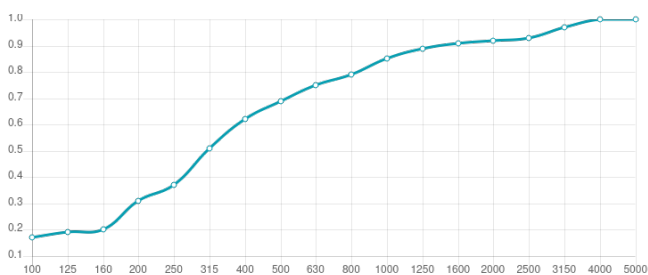

Features

Type:
Absorber

Absorption Range:
315 Hz to 5000 Hz

Acoustic Class:
C | $(\alpha_w) = 0,7$

Purpose

High frequency absorption

Recommended for

- Home Studio
- Vocal Booth

Performance

Add-ons

Fixing Systems:

Self-adhesive, providing straight-forward installation

Dimensions

FG - SF | 555x257x50mm

Weight

0.24 Kg