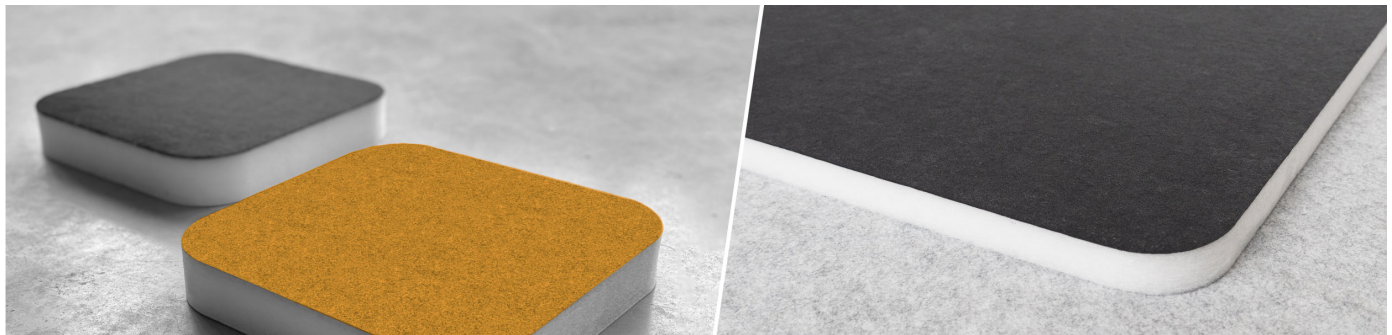

Myriad Tile Plus

More than a simple acoustic panel, Myriad is a design tool that thrives on creativity and imagination. Myriad has a lean, elegant shape and comes with a fabric-covered front, and is easily glued to surfaces, and is supplied with an installation template to simplify installing panels with perfect spacing. Built for high-frequency reverberation control, Myriad is made of a recycled PET core that rates as a Class 1 material according to the OEKO-TEX® Standard 100. It is available in 3 different fabric finishes, providing multiple colour options and combinations to take the acoustic design possibilities even further.

- Office
- Meeting room
- Conference room
- Open workspace
- Coffee shop
- Restaurant

Performance

Recycled PET absorption - Class 1 product according to the OEKO-TEX® Standard 100.

This product is available in the following Fire Rates:
FG | Furniture Grade
FR | Fire Rated

Myriad Tile Plus | Raw PET Finishes (FR)
- Sound PET acoustic core - Euro Class B

Dimensions:
Myriad Tile Plus | 257x257x50mm

The PET core is a material made entirely from recycled PET plastic, that undergoes an environmentally-friendly transformation process into the non-woven acoustic core we use in this panel. To keep this process as efficient as possible, the thickness of the product may vary slightly (± 3 mm).