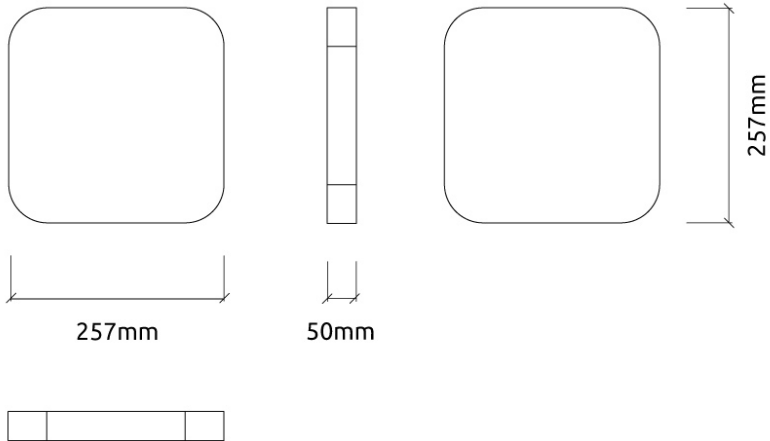

Myriad Tile Plus | Raw PET Finishes (FR)
- Sound PET acoustic core - Euro Class B

Dimensions:
Myriad Tile Plus | 257x257x50mm

The PET core is a material made entirely from recycled PET plastic, that undergoes an environmentally-friendly transformation process into the non-woven acoustic core we use in this panel. To keep this process as efficient as possible, the thickness of the product may vary slightly (± 3 mm).

Dimensions

Fixing Systems

GlueArt & Instant Fix Kit

Add-ons

GlueArt

Instant Fix Kit

257x257x50mm | 0.0 Kg

Finish