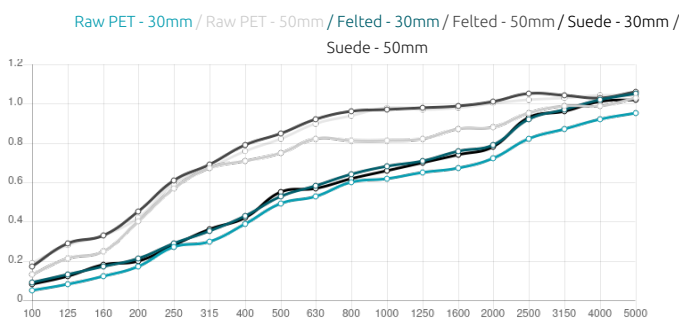

Performance

Recycled PET absorption - Class 1 product according to the OEKO-TEX® Standard 100.

This product is available in the following Fire Rates:
FG | Furniture Grade
FR | Fire Rated

PRODUCT COMPOSITION:

Myriad Tile Plus | Suede Fabric Finishes (FG)
- Suede Acoustic Fabric
- Sound PET acoustic core - Euro Class B

Myriad Tile Plus | Felted Fabric Finishes (FR)
- Felted Acoustic Fabric
- Sound PET acoustic core - Euro Class B

Myriad Tile Plus | Raw PET Finishes (FR)
- Sound PET acoustic core - Euro Class B

Dimensions:
Myriad Tile Plus | 257x257x50mm

The PET core is a material made entirely from recycled PET plastic, that undergoes an environmentally-friendly transformation process into the non-woven acoustic core we use in this panel. To keep this process as efficient as possible, the thickness of the product may vary slightly (± 3 mm).