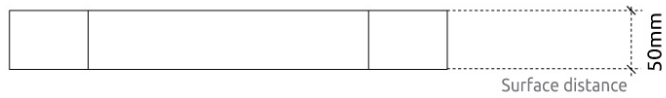

Fixing Systems

GlueArt & Instant Fix Kit

Add-ons

GlueArt

Instant Fix Kit

257x257x50mm | 0.0 Kg