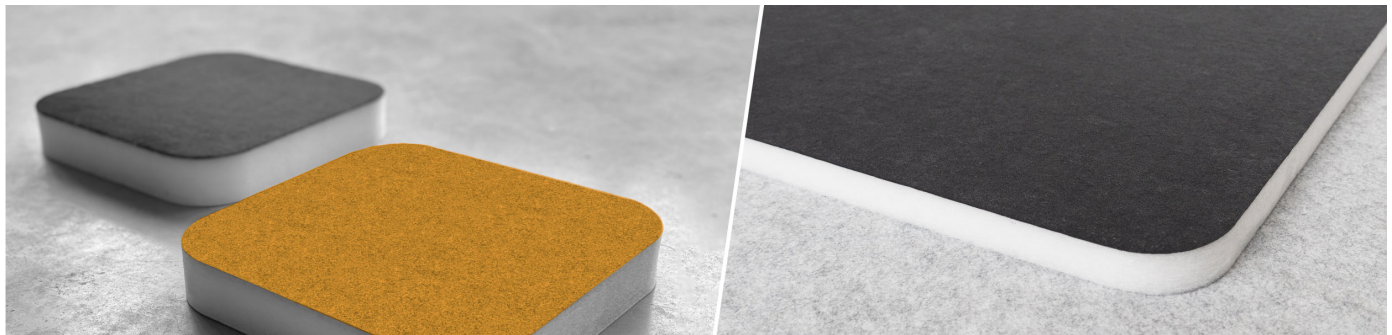

## Myriad Tile - Dimi

More than a simple acoustic panel, Myriad is a design tool that thrives on creativity and imagination. Myriad has a lean, elegant shape and comes with a fabric-covered front, and is easily glued to surfaces, and is supplied with an installation template to simplify installing panels with perfect spacing. Built for high-frequency reverberation control, Myriad is made of a recycled PET core that rates as a Class 1 material according to the OEKO-TEX® Standard 100. It is available in 3 different fabric finishes, providing multiple colour options and combinations to take the acoustic design possibilities even further.

### Performance

b>Recycled PET absorption - Class 1 product according to the OEKO-TEX® Standard 100.

This product is available in the following Fire Rates:

- FG | Furniture Grade
- FR | Fire Rated