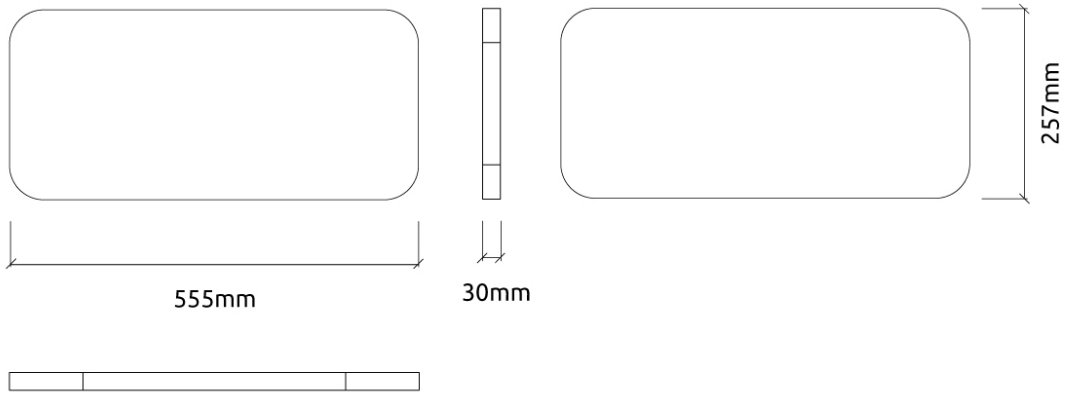

Myriad Tile - Dimi | Raw PET Finishes (FR)  
- Sound PET acoustic core - Euro Class B

Dimensions:

Myriad Tile - Dimi | 555x257x30mm

The PET core is a material made entirely from recycled PET plastic, that undergoes an environmentally-friendly transformation process into the non-woven acoustic core we use in this panel.

To keep this process as efficient as possible, the thickness of the product may vary slightly ( $\pm 3$ mm).

# Dimensions