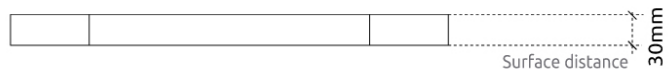

Fixing Systems

GlueArt & Instant Fix Kit

Add-ons

GlueArt

Instant Fix Kit

555x257x30mm | 0.0 Kg