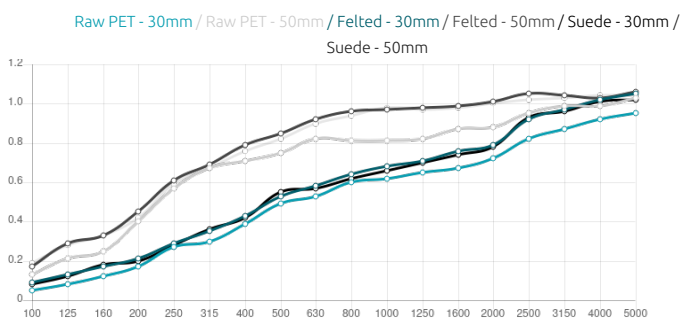

Performance

b>Recycled PET absorption - Class 1 product according to the OEKO-TEX® Standard 100.

This product is available in the following Fire Rates:

- FG | Furniture Grade
- FR | Fire Rated

PRODUCT COMPOSITION:

Myriad Tile - Dimi | Suede Fabric Finishes (FG)
- Suede Acoustic Fabric
- Sound PET acoustic core - Euro Class B

Myriad Tile - Dimi | Felted Fabric Finishes (FR)
- Felted Acoustic Fabric
- Sound PET acoustic core - Euro Class B

Myriad Tile - Dimi | Raw PET Finishes (FR)
- Sound PET acoustic core - Euro Class B

Dimensions:

Myriad Tile - Dimi | 555x257x30mm

The PET core is a material made entirely from recycled PET plastic, that undergoes an environmentally-friendly transformation process into the non-woven acoustic core we use in this panel.

To keep this process as efficient as possible, the thickness of the product may vary slightly (± 3 mm).