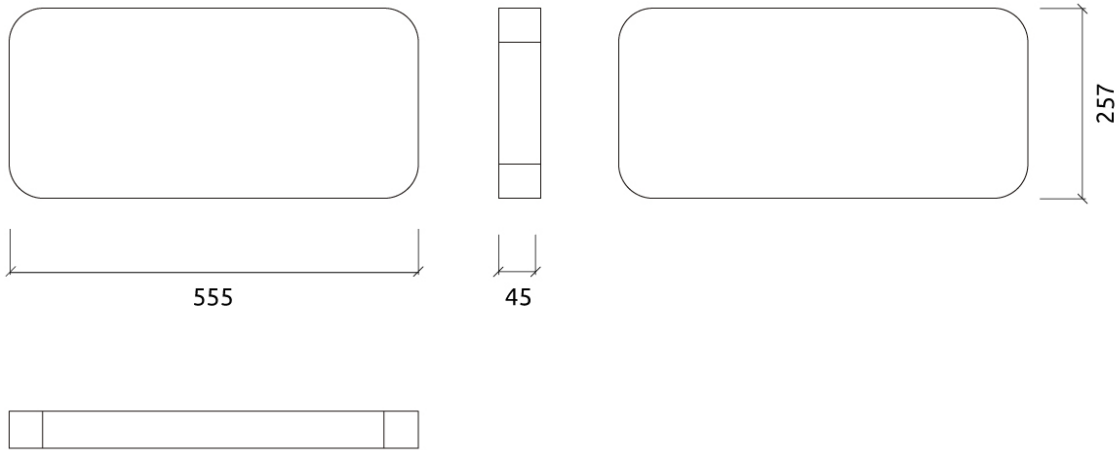

PRODUCT COMPOSITION:

- Myriad Dimi | Suede Fabric Finishes (FG)
- Suede Acoustic Fabric
- Calibrated cell acoustic foam

Dimensions:
Myriad Dimi - Absorber | 555x257x45mm

GlueArt Included.

Dimensions

Fixing Systems

GlueArt & Instant Fix Kit

Add-ons

GlueArt

Instant Fix Kit

Dimensions

FG - SF | 555x257x45mm

Weight

0.24 Kg

Box

Quantity per box: 14

Dimensions: 645x405x655mm

Volume: 0.171m³

Weight: 6.75Kg

Myriad Dimi - Absorber

(FG - SF) Suede Fabric Finishes

FG | (T0275) Earth Brown