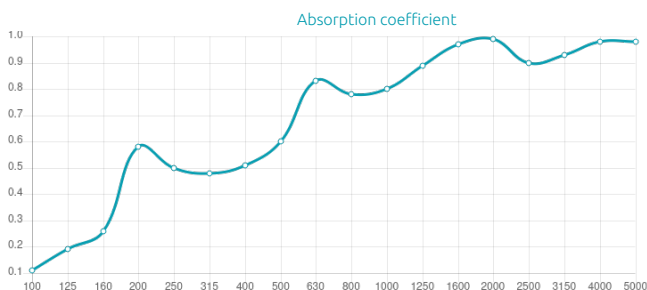

Features

Type:
Absorber

Absorption Range:
315 Hz to 5000 Hz

Acoustic Class:
C | $(\alpha_w) = 0,7$

Recommended for

- Home Studio
- Vocal Booth

Performance

This product is available in the following Fire Rates:
FG | Furniture Grade