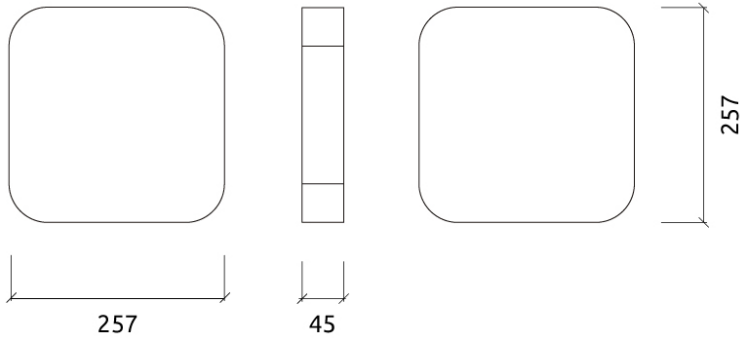

Recommended for

- Home Studio
- Vocal Booth

Dimensions:
Myriad - Absorber | 257x257x45mm

GlueArt Included.

Performance

Fixing Systems

GlueArt & Instant Fix Kit

Add-ons

GlueArt

Instant Fix Kit

Dimensions

FG - SF | 257x257x45mm

Weight

0.1 Kg

Box

Quantity per box: 28

Dimensions: 645x405x655mm

Volume: 0.171m³

Weight: 7.4Kg

Myriad - Absorber

(FG - SF) Suede Fabric Finishes

FG | (T0273) Light Ivory

Retail code:
106022960122732

FG | (T0280) Bottle Green