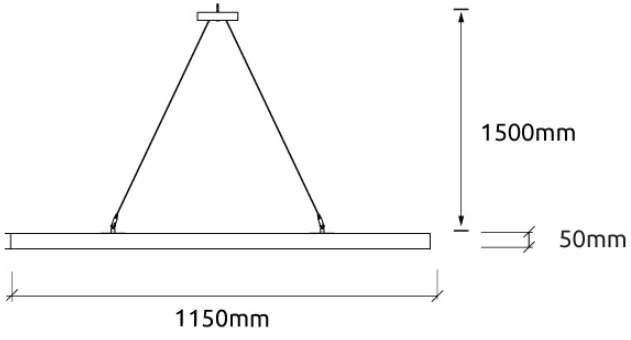

Recommended for

- Office meeting room
- Conference room
- Open workspace
- Lobbies

Performance

Dimensions

0x0x0mm | 0.0 Kg

Core absorber

**FR | (F06) Core Absorber
White Raw PET**

Retail code:
212