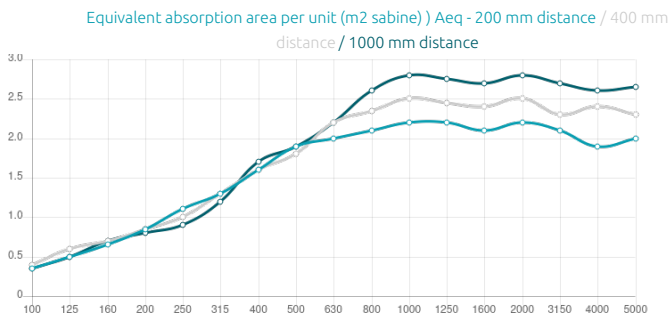

Aura Cloud SP - Double SQR

Aura Cloud is a lightweight acoustic panel with impressive performance. Available in both single or multiple-point fully adjustable hanging systems, giving you effortless and fast installation.

This cloud is a perfect choice for large open environments that need broadband reverberation time control. Aura Cloud is available in our standard fabric finishes and also in a wide pallet of printed textures that make it a versatile solution, adaptable to any context.

Features

Type:
Absorber

Absorption Range:
350 Hz to 8000 Hz

Acoustic Class:
B | (aw) = 0,85

Purpose

- RT reduction
- Flutter echo control
- Improving speech intelligibility
- Effective broadband absorption

Recommended for

- Office meeting room
- Conference room
- Open workspace
- Lobbies

Performance