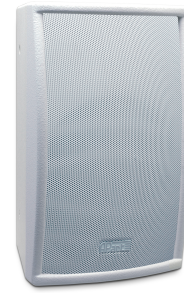

# MASK8-W

8" high SPL two-way loudspeaker,  
white

MASK8 is a robust 8" high SPL two-way loudspeaker for low impedance installations. This unique and innovative design loudspeaker used in conjunction with a subwoofer will deliver high intelligibility and vocal perfection! The curved fine metal grille together with its timeless shape gives MASK8 a different, yet inconspicuous look.

MASK8 loudspeakers can be used as full range loudspeakers, however we advise to use them in combination with the Apart subwoofers SUB2201 and SUB2400. Its wide frequency range makes sure every note, starting from the punchy bass over the clean middle range to the crystal clear highs, reaches your ears with an astonishing clarity. MASK8 has a very powerful 8" coated paper cone woofer. Together with the 1" Ferro-fluid cooled silk dome tweeter on a Waveguide horn, this results in a high SPL, an ultra low distortion and a sound that comes close to studio monitor quality.

After mounting the bracket on the wall, the sleeve in the bracket makes it quite easy and safe to fix the loudspeaker, even in uncomfortable positions. The MASK8 cabinet has several thread mounting points tapped at the back, the top and side of the cabinet. This way the cabinet can be rigged or mounting clamps can be used. An extra contractor advantage! MASK8 also has a pole mount adapter in its bottom. This adapter makes it possible to mount the speaker on top of a standard 35mm pole such as the Apart STFLOOR, STSUB and STT.

The built-in Auto-Reset 2-step Protection Guard together with the quality components makes MASK8 a fail-safe loudspeaker, even at high power loads! MASK8 is delivered with a metal U-bracket.