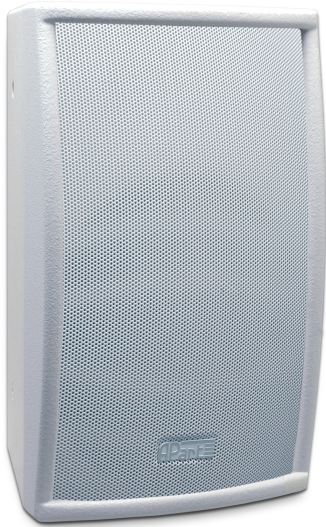

MASK8-W

8" high SPL two-way loudspeaker,
white

MASK8 is a robust 8" high SPL two-way loudspeaker for low impedance installations. This unique and innovative design loudspeaker used in conjunction with a subwoofer will deliver high intelligibility and vocal perfection! The curved fine metal grille together with its timeless shape gives MASK8 a different, yet inconspicuous look.

MASK8 loudspeakers can be used as full range loudspeakers, however we advise to use them in combination with the Apart subwoofers SUB2201 and SUB2400. Its wide frequency range makes sure every note, starting from the punchy bass over the clean middle range to the crystal clear highs, reaches your ears with an astonishing clarity. MASK8 has a very powerful 8" coated paper cone woofer. Together with the 1" Ferro-fluid cooled silk dome tweeter on a Waveguide horn, this results in a high SPL, an ultra low distortion and a sound that comes close to studio monitor quality.

After mounting the bracket on the wall, the sleeve in the bracket makes it quite easy and safe to fix the loudspeaker, even in uncomfortable positions. The MASK8 cabinet has several thread mounting points tapped at the back, the top and side of the cabinet. This way the cabinet can be rigged or mounting clamps can be used. An extra contractor advantage! MASK8 also has a pole mount adapter in its bottom. This adapter makes it possible to mount the speaker on top of a standard 35mm pole such as the Apart STFLOOR, STSUB and STT.

The built-in Auto-Reset 2-step Protection Guard together with the quality components makes MASK8 a fail-safe loudspeaker, even at high power loads! MASK8 is delivered with a metal U-bracket.

TECHNICAL SPECIFICATIONS

height in mm	411	width in mm	250
depth in mm	250	loudspeaker system	2-way
woofer size in inch	8	woofer cone material	paper
tweeter size in inch	1	mounting system	U-bracket
colour	black / white	impedance in ohms	8
low impedance dynamic power in watts	300	SPL 1W/1m in dB	92
max SPL 1m in dB	116	frequency response in Hz	60 - 20K
main construction material	mdf wood	grille main material	steel
IP rating	40	applicable low impedance	Yes
applicable in 100V	No	Horizontal dispersion angle 1000 Hz	160°
Vertical dispersion angle 1000 Hz	180°		

MORE PICTURES