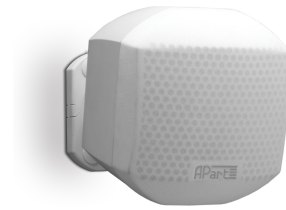

MASK2-W

2.5" compact design loudspeaker,
white

The MASK2 satellite low impedance loudspeaker offers a combination of design and great sound. With its 2.5" paper cone woofer, MASK2 is one of the smallest loudspeakers on the market and allows easy integration into every interior without compromising on sound quality. MASK2 and SUBLIME can be installed in a shop or bar where a loudspeaker is needed that creates an inviting atmosphere but also for residential projects where you need to install a sound system which does not take over the room.

Special brackets are supplied with the speakers allowing them to be mounted under various angles in corners or on solid surfaces such as walls or ceilings.

In combination with the compact dual coil SUBLIME subwoofer, these loudspeakers are the perfect audio solution for use in small to medium sized rooms or shops as well as for residential projects.

TECHNICAL SPECIFICATIONS

height in mm	94	width in mm	82
depth in mm	108	loudspeaker system	full range
woofer size in inch	2,5	woofer cone material	paper
mounting system	turn / tilt bracket	colour	black / white
impedance in ohms	8	low impedance dynamic power in watts	50
SPL 1W/1m in dB	87	max SPL 1m in dB	98
frequency response in Hz	120 - 20K	main construction material	ABS plastic
grille main material	cloth	IP rating	60
applicable low impedance	Yes	applicable in 100V	No
Vertical dispersion angle 1000 Hz	180°		